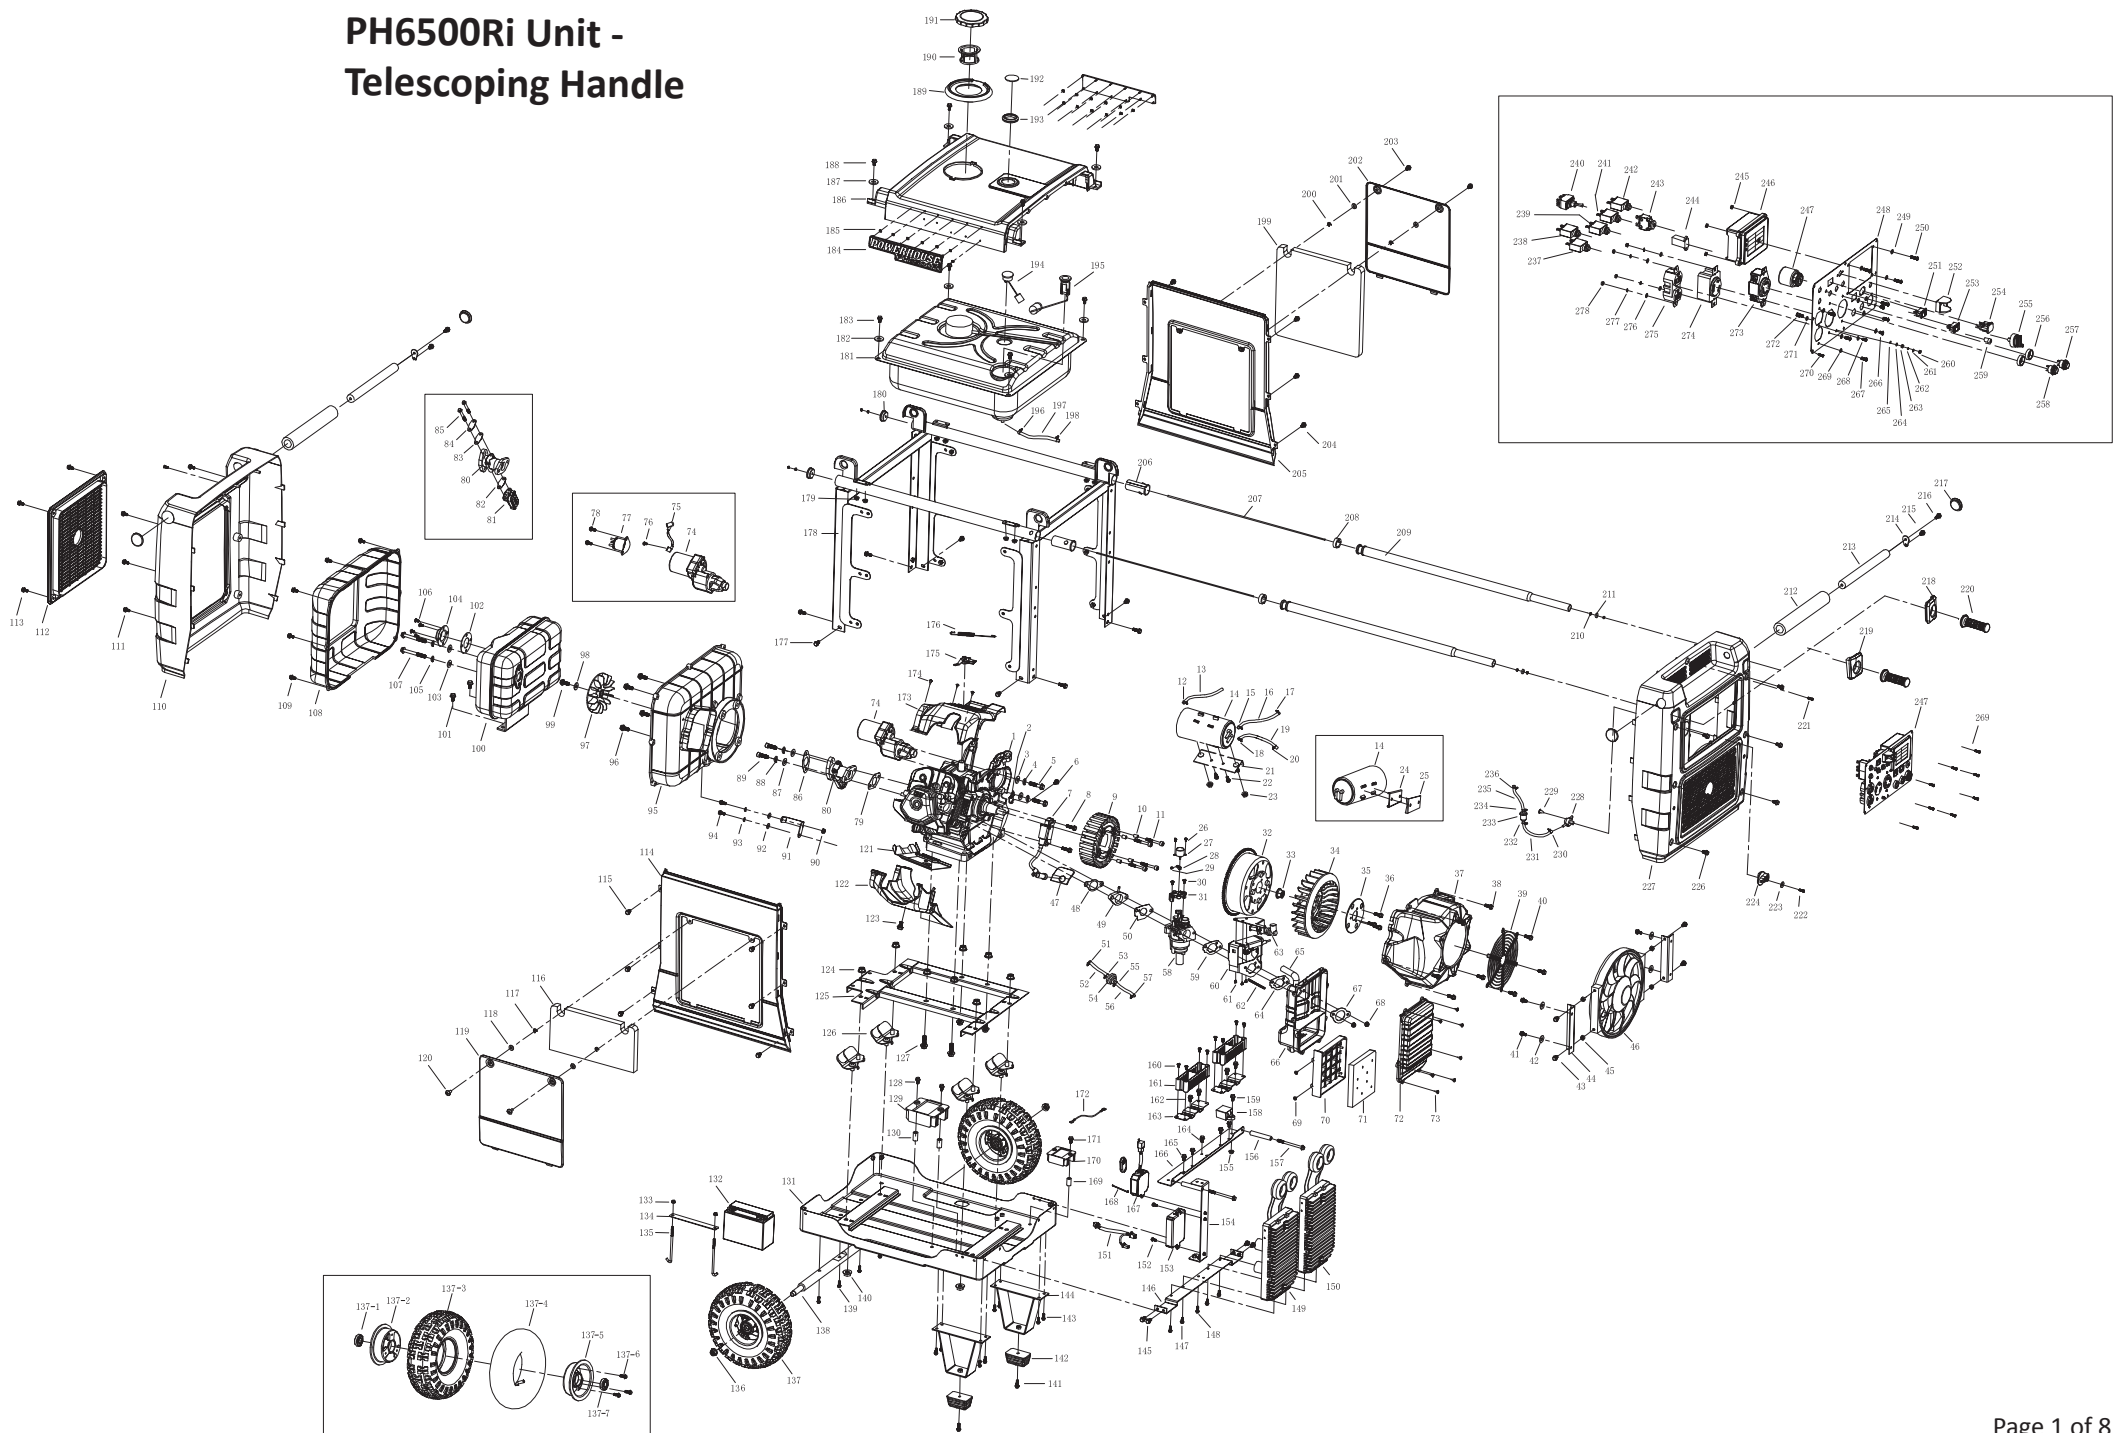

PH6500Ri Unit - Telescoping Handle

PH6500Ri Unit - Telescoping Handles

Ref #	MFR #	Stock	Description	Comments	Discontinued
1	09070388	62243	Engine Assy (190F)		
2	09110630	62244	Stator Cable Holder		
3	03030143	62366	M8 Flat Washer, White, Heavy	Fits 500Wi, PH3100Ri, PH4000Ri/E, PH6500Ri	
4	03030227	62367	M8 Spring Washer		
5	03050229	69354	M8 X 40 Flange Bolt	Starter Bolt, PH3100Ri, PH4000Ri/E, PH6500Ri	
6	03050221	69350	M6 X 12 Flange Bolt	Fits all models	
7	09080012	69456	Ignition Coil	Fits PH3100Ri, PH6500Ri	
8	03050241	69349	M6 X 25 Flange Bolt	Fits 2000Wi, PH1000i, PH2100PRi, PH2700PRi, PH3100Ri, PH4000Ri/E, PH6500Ri	
9	60067	62248	Stator, PH6500Ri		
10	03071205	62509	Guide Pin		
11	03050274	62251	M6 X 60 Flange Bolt		
12	03080213	--	11mm Hose Clamp		
13	09020308	62749	Drain Hose, Carbon Canister	Fits PH6500Ri only	
14	09070398	62446	Carbon Canister		
15	03080213	--	11mm Hose Clamp		
16	09020222	69419	Hose	Fits 2000Wi, PH2100PRi, PH2700PRi, PH3100Ri, PH6500Ri	
17	03080212	60793	9mm Hose Clamp		
18	03080204	60778	10mm Hose Clamp		
19	09070217	62247	Canister Connecting Hose 1		
20	03080212	60793	9mm Hose Clamp		
21	09070399	62246	Carbon Canister Bracket		
22	03050217	62245	M6 X 8 Flange Bolt		
23	03060208	69838	M8 Serrated Flange Nut		
24	09070396	62450	Carbon Canister Holding Plate	With threaded holes	
25	09070397	62451	Carbon Canister Holding Plate	With thru holes	
26	03050347	69364	M3 X 8 Screw w/ Washer		
27	090203001	62748	Step Motor	Fits all models (extension harness included)	
28	09020120	69830	Throttle Fork, All Models	Fits all models	
29	09010299	69415	Throttle Fork Spring	Fits all models	
30	03050350	69617	M4 X 12 Screw w/Washers		
31	09080016	69459	Step Motor Bracket	Fits PH3100Ri, PH6500Ri	
32	61019	62252	Rotor, PH6500Ri		
33	03060117	62253	M16 X 1.5 Serrated Flange Nut		
34	09080006	69451	Intake Fan	Fits PH3100Ri, PH4000Ri/E, PH6500Ri	
35	09080545	62254	Fan Plate		
36	03050360	69367	M6 X 16 Allen Bolt		
37	091901001	64538	Fan Cover Assy, PH6500	BCN and higher. Backwards compatible.	
37	09110201	62255	Fan Cover	Disc and sub to 64538	Discontinued
38	03050222	69351	M6 X 16 Flange Bolt	Fits all models.	
39	09070395	62429	Fan Cover Screen		
40	03050217	62245	M6 X 8 Flange Bolt		
41	03050221	69350	M6 X 12 Flange Bolt	Fits all models	
42	03030143	62366	M8 Flat Washer, White, Heavy	Fits 500Wi, PH3100Ri, PH4000Ri/E, PH6500Ri	
43	03050221	69350	M6 X 12 Flange Bolt	Fits all models	
44	09110081	62264	Frame, Inverter Cooling Fan		
45	03060102	69836	M6 Serrated Flange Nut