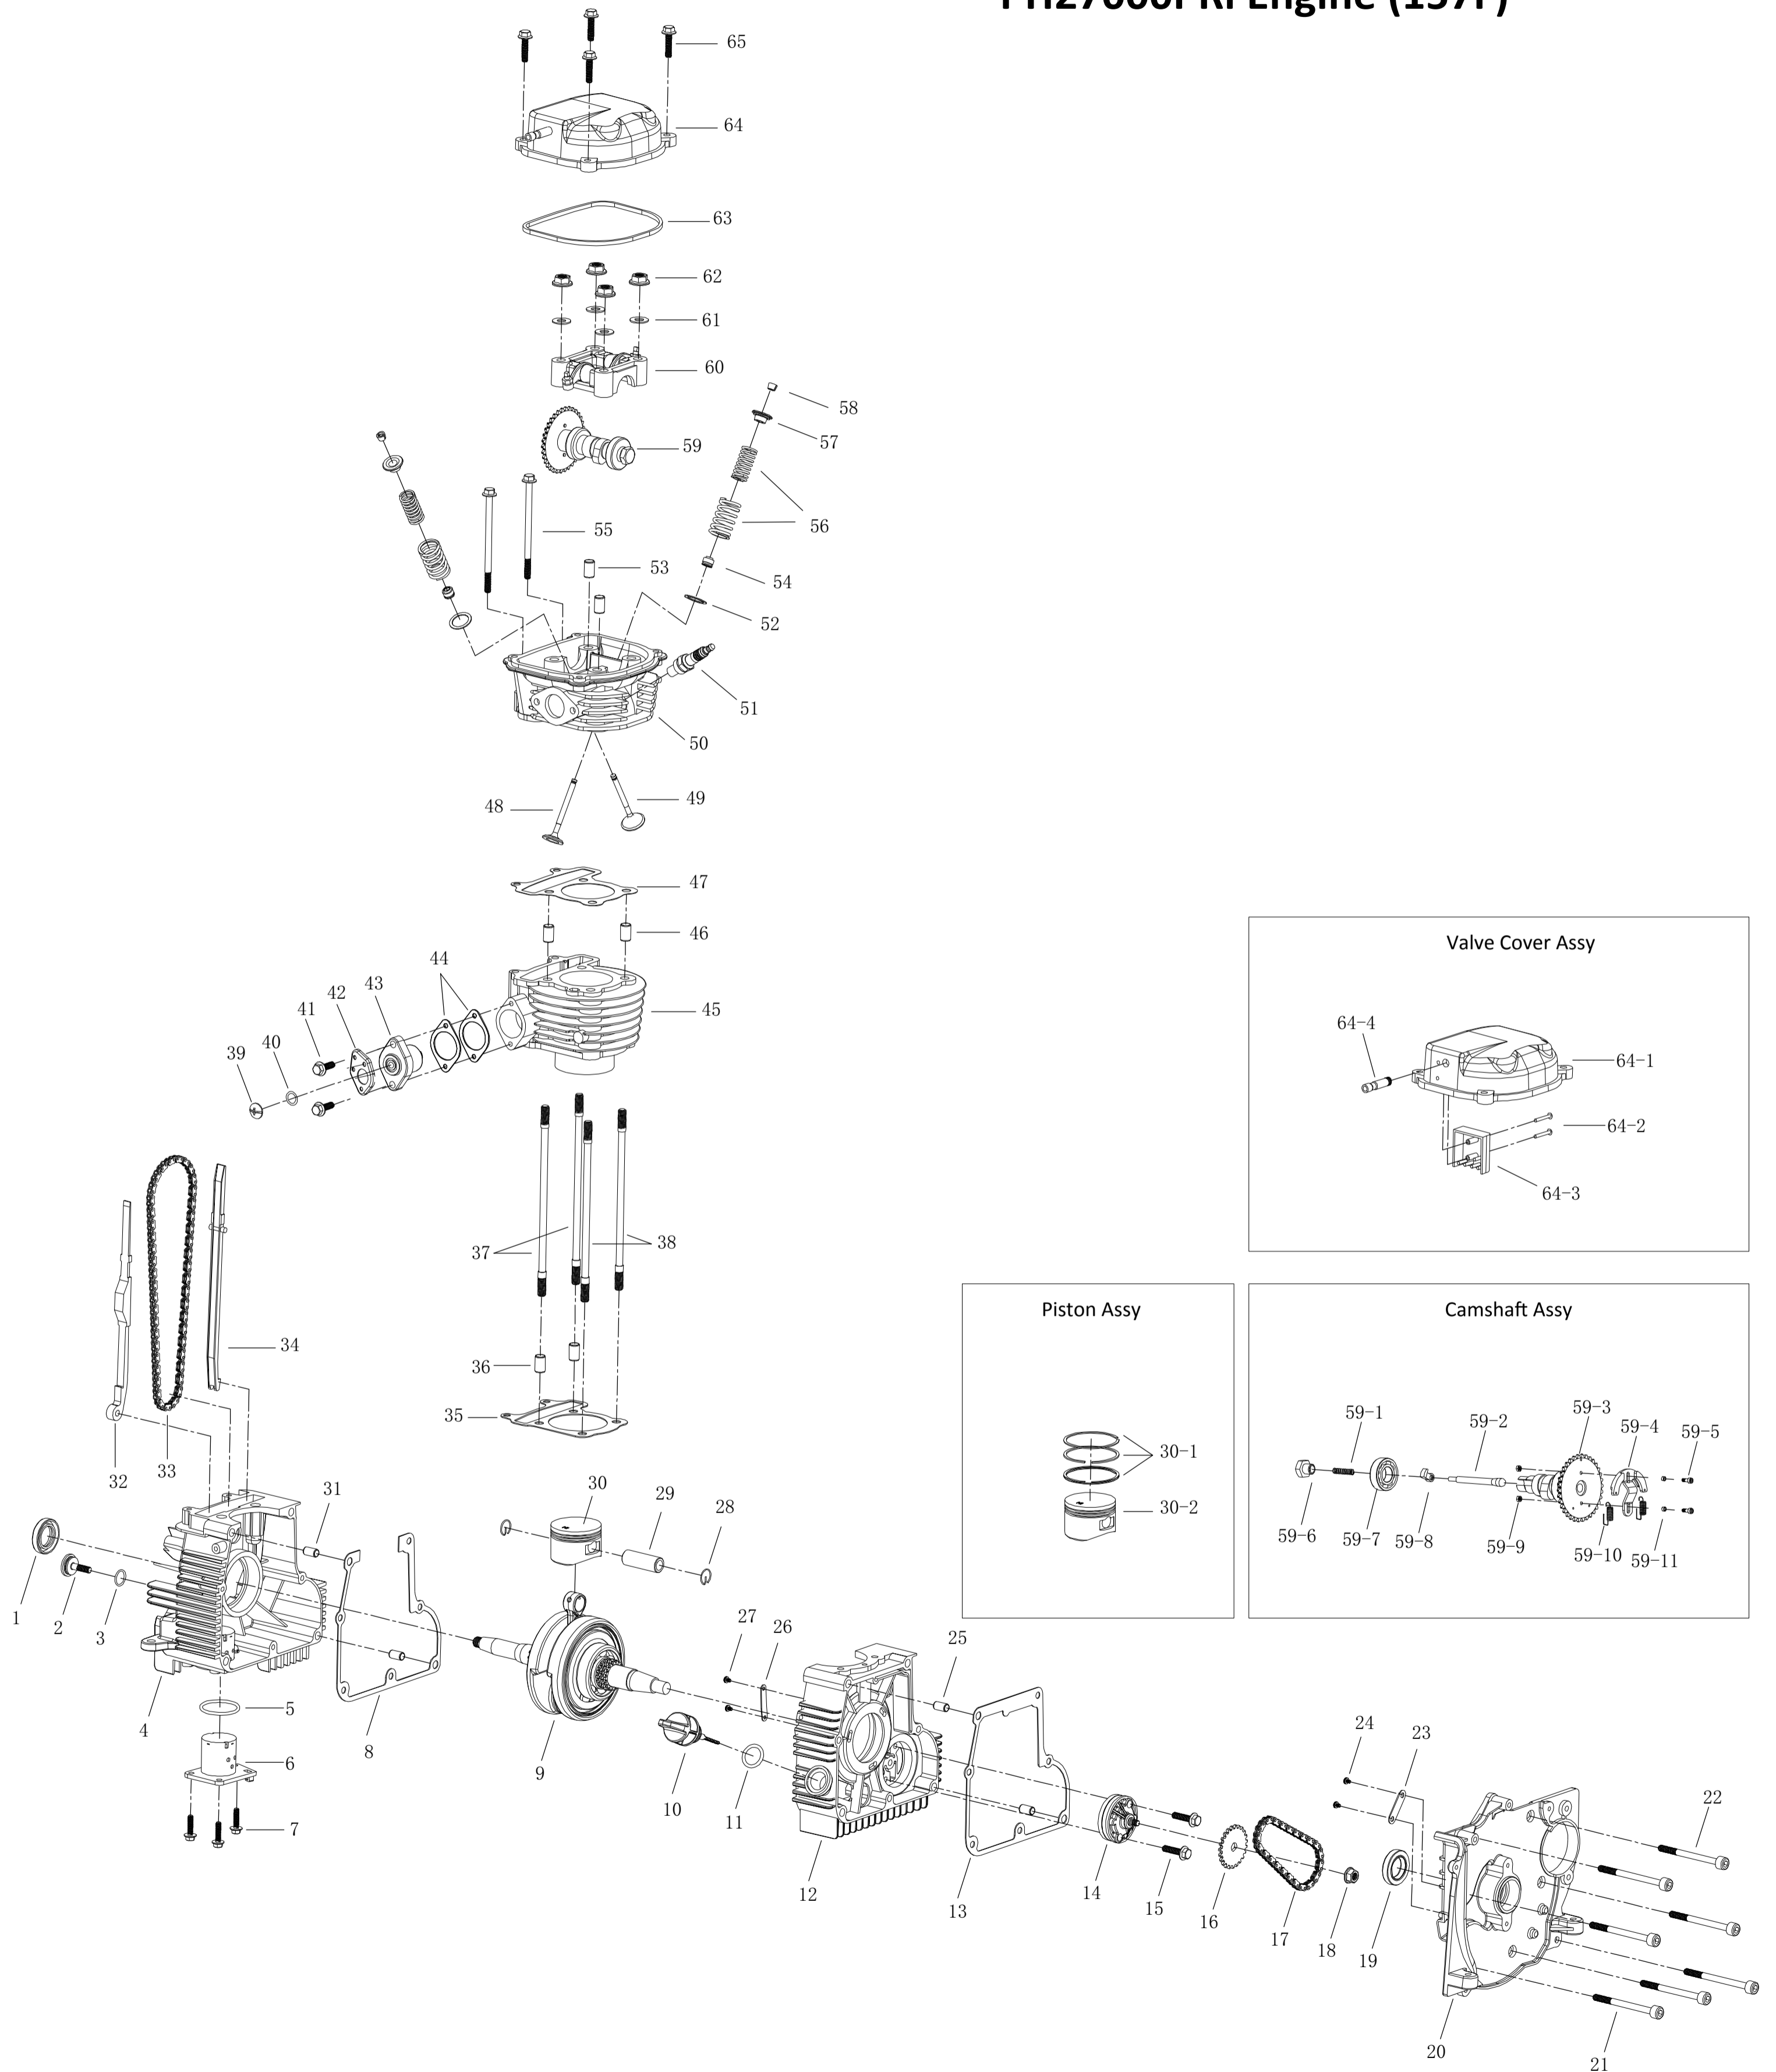

PH2700PRi Engine (157F)

PH2700Pri Engine (157F)

Ref #	MFR #	Stock	Description	Comments	Discontinued
1	040906	69700	Oil Seal	Rear Seal. Fits 152F, 157F	
2	03050313	69715	Bolt, Timing Chain Guide	Fits 152F, 157F	
3	04070105	--	O-Ring, Timing Chain Bolt	Fits 152F, 157F	
4	76112	--	Crankcase, Rear	Fits 152F, 157F	
5	04070108	69433	O-Ring, Low Oil Sensor	Fits 144F, 152F, 157F	
6	71046	69328	Low Oil Sensor, PH2700Pri		
7	03050207	69790	M5 X 12 Serrated Flange Bolt		
8	09070164	69694	Gasket, Crankcase	Fits 152F, 157F	
9	09070126	--	Crankshaft	Fits 152F, 157F	
10	68150	69309	Oil Dipstick	Fits 144F, 152F, 157F	
11	09070202	69437	O-Ring, Dipstick	Fits 144F, 152F, 157F	
12	76113	--	Crankcase, Front	Fits 152F, 157F	
13	09070164	69694	Gasket, Crankcase	Fits 152F, 157F	
14	09070115	69714	Oil Pump	Fits 152F, 157F	
15	03050241	69349	M6 X 25 Flange Bolt		
16	09070117	69712	Sprocket, Oil Pump	Fits 152F, 157F	
17	09070116	69710	Drive Chain, Oil Pump	Fits 152F, 157F	
18	03060133	69623	M6 Serrated Flange Nut		
19	040907	60042	Oil Seal	Front seal. Fits 152F, 157F	
20	767602-1	--	Cover, Crankcase	Fits 152F (PH2100Pri & PH2200Pri/E only), 157F	
21	03050611	--	M6 X 75 Allen Screw		
22	03050363	--	M6 X 80 Allen Bolt		
23	09010352	69402	Steel Plate	Fits 2000Wi, PH2100Pri, PH2200Pri/E, PH2700Pri, PH2700Pri/E	
24	03050759	--	M3 X 6 Screw w/ Washer		
25	03071202	--	Pin, Crankcase Locating	Fits 152F, 157F	
26	09010342	--	Cover, Oil Passage	Fits 152F, 157F	
27	03050803	60885	M3 X 6 Screw		
28	09070139	69708	Piston Retaining Ring	Fits 152F, 157F	
29	09010525	--	Piston Pin	Fits 157F only	
30	09010513	69698	Piston Assy	Fits 157F only	
30-01	09010515	--	Piston Ring Kit	Fits 157F only	
30-02	--	--	Piston	Fits 157F only	
31	03071202	--	Pin, Crankcase Locating	Fits 152F, 157F	
32	09040234	--	Timing Chain Guide, Tensioned	Fits 152F, 157F	
33	09070112	69702	Timing Chain	Fits 152F, 157F	
34	09070111	69701	Timing Chain Guide	Fits 152F, 157F	
35	09010529	--	Gasket, Cylinder Mounting,157F		
36	04030264	--	Cylinder Head Locating Pin	Fits 152F, 157F	
37	03050603	--	M8 X 195 Threaded Stud		
38	03050601	--	M8 X 185 Threaded Stud		
39	03050327	69686	M6 X 6 Screw		
40	09070130	--	O-ring	Fits 152F, 157F	
41	03050223	69352	M6 X 20 Flange Bolt		
42	09090086	69647	Muffler Bracket, PH2700Pri		
43	09070113	69688	Tensioner	Fits 152F, 157F	
44	09070114	69690	Gasket, Tensioner Mounting	Fits 152F, 157F	