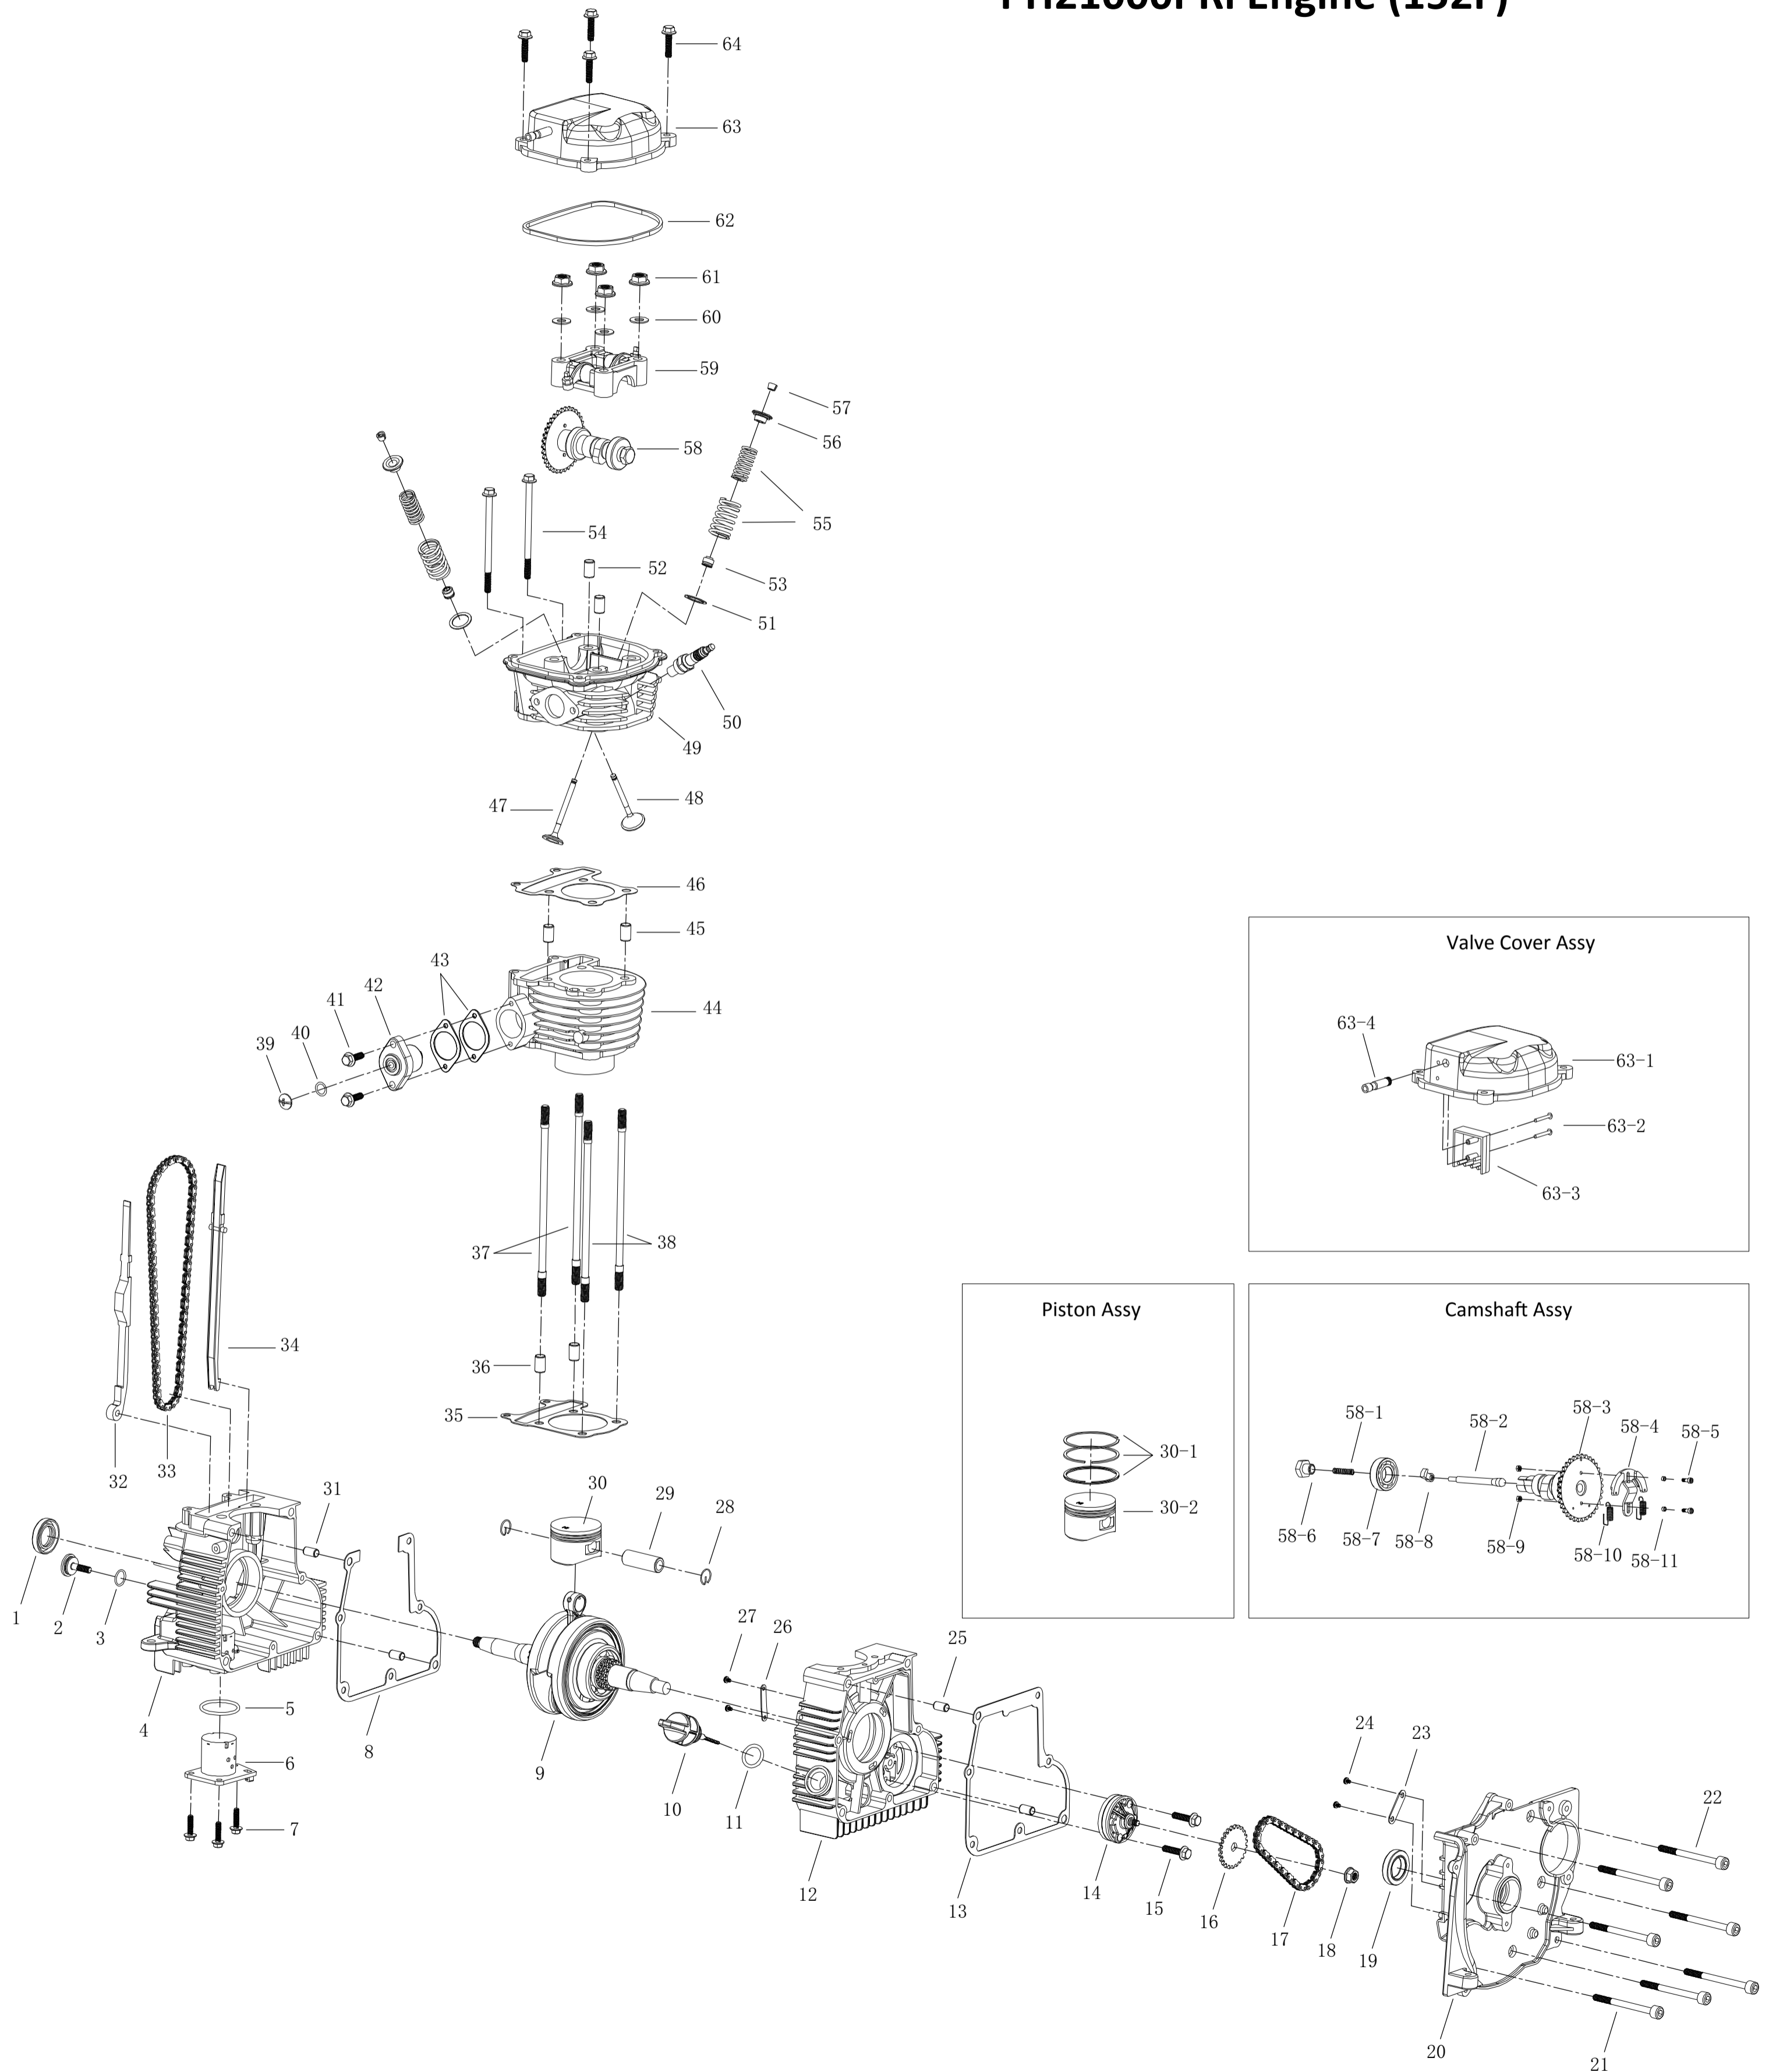

PH2100PRi Engine (152F)

PH2100Pri Engine (152F)

Ref #	MFR #	Stock	Description	Comments	Discontinued
1	040906	69700	Oil Seal	Rear Seal. Fits 152F, 157F	
2	03050313	69715	Bolt, Timing Chain Guide	Fits 152F, 157F	
3	04070105	--	O-Ring, Timing Chain Bolt	Fits 152F, 157F	
4	76112	--	Crankcase, Rear	Fits 152F, 157F	
5	04070108	69433	O-Ring, Low Oil Sensor	Fits 144F, 152F, 157F	
6	71132	69791	Low Oil Sensor	Fits 152F only	
7	03050207	69790	M5 X 12 Serrated Flange Bolt		
8	09070164	69694	Crankcase Gasket	Fits 152F, 157F	
9	09070126	--	Crankshaft	Fits 152F, 157F	
10	68150	69309	Oil Dipstick	Fits 144F, 152F, 157F	
11	09070202	69437	O-Ring, Dipstick	Fits 144F, 152F, 157F	
12	76113	--	Crankcase, Front	Fits 152F, 157F	
13	09070164	69694	Crankcase Gasket	Fits 152F, 157F	
14	09070115	69714	Oil Pump	Fits 152F, 157F	
15	03050241	69349	M6 X 25 Flange Bolt		
16	09070117	69712	Sprocket, Oil Pump	Fits 152F, 157F	
17	09070116	69710	Drive Chain, Oil Pump	Fits 152F, 157F	
18	03060133	69623	M6 Serrated Flange Nut		
19	040907	60042	Oil Seal	Front seal. Fits 152F, 157F	
20	767602-1	--	Crankcase Cover	Fits 152F (PH2100Pri only), 157F	
21	03050611	--	M6 X 75 Allen Screw		
22	03050363	--	M6 X 80 Allen Bolt		
23	09010352	69402	Steel Plate	Fits 2000Wi, PH2100Pri, PH2700Pri, PH2700Pri/E	
24	03050802	69796	M3 X 5 Screw		
25	03071202	--	Crankcase Locating Pin	Fits 152F, 157F	
26	09010342	--	Oil Passage Cover	Fits 152F, 157F	
27	03050802	69796	M3 X 5 Screw		
28	09070139	69708	Piston Retaining Ring	Fits 152F, 157F	
29	09070102	--	Piston Pin	Fits 152F only	
30	09010300	--	Piston Assembly	Fits 152F only	
30-01	09070103	--	Piston Ring Assy	Fits 152F only	
30-02	09070101	--	Piston	Fits 152F only	
31	03071202	--	Crankcase Locating Pin	Fits 152F, 157F	
32	09040234	--	Timing Chain Guide, Tensioned	Fits 152F, 157F	
33	09070112	69702	Timing Chain	Fits 152F, 157F	
34	09070111	69701	Timing Chain Guide	Fits 152F, 157F	
35	09070165	69695	Cylinder Mounting Gasket	Fits 152F only	
36	04030264	--	Cylinder Head Locating Pin	Fits 152F, 157F	
37	03050603	--	M8 X 195 Threaded Stud		
38	03050601	--	M8 X 185 Threaded Stud		
39	03050327	69686	M6 X 6 Screw		
40	09070130	--	O-ring	Fits 152F, 157F	
41	03050223	69352	M6 X 20 Flange Bolt		
42	09070113	69688	Tensioner	Fits 152F, 157F	
43	09070114	69690	Tensioner Mounting Gasket	Fits 152F, 157F	
44	09070105	--	Cylinder	Fits 152F only	
45	04030264	--	Cylinder Head Locating Pin	Fits 152F, 157F	