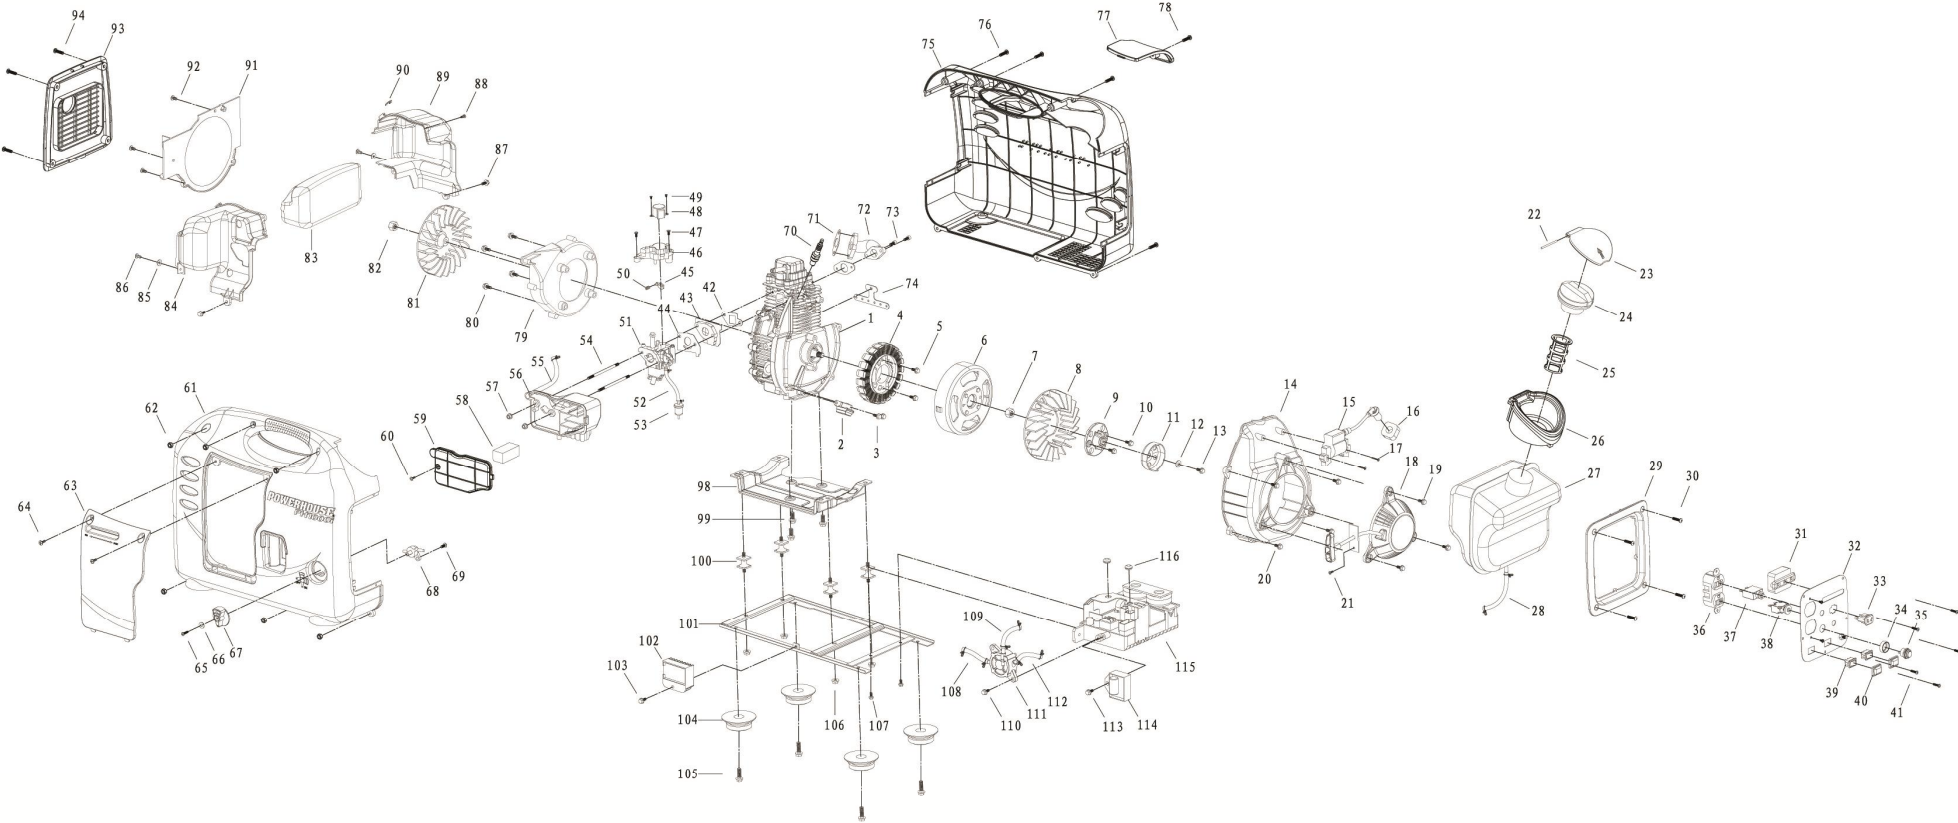

PH1000i Unit

PH1000i Unit

Ref #	MFR #	Stock #	Description	Comments	Discontinued
1	7566	69888	Engine Assy (144F)	Fits 1000Wi, PH1000i	
2	62008	69889	Ignition Timing Sensor	Fits 1000Wi, PH1000i	
3	03050207	69790	M5 X 12 Serrated Flange Bolt		
4	60023	69890	Stator Assembly		
5	03050241	69349	M6 X 25 Flange Bolt	Fits 2000Wi, PH1000i, PH2100Pri, PH2700Pri, PH3100Ri, PH4000Ri/E, PH6500Ri	
6	61010	69891	Rotor Assembly	Fits 1000Wi, PH1000i	
7	03060116	69373	M10 Flange Nut		
8	09071008	69892	Intake Fan	Fits PH1000i, 1000Wi	
9	76073	69893	Clutch	Fits 1000Wi, PH1000i	
10	03050221	69350	M6 X 12 Flange Bolt	Fits all models	
11	09010128	69894	Clutch Housing		
12	03030125	69895	M6 Washer		
13	03050222	69351	M6 X 16 Flange Bolt	Fits all models	
14	09071006	69896	Intake Fan Cover	Fits PH1000i, 1000Wi	
15	911080	69897	Ignition Coil	Fits 1000Wi, PH1000i	
16	09080019	69898	Foam Sleeve	Fits 1000Wi, 2000Wi, PH1000i, PH2100Pri, PH3100Ri	
17	03050324	69907	ST4.8 X 30 Screw		
18	09010159	69912	Recoil Starter	Fits 1000Wi, PH1000i	
19	03050221	69350	M6 X 12 Flange Bolt	Fits all models	
20	03050201	69346	M5 X 16 Serrated Flange Bolt		
21	03050339	69347	M5 X 12 Serrated Flange Bolt	Fits 500Wi, 1000Wi, PH1000i, PH2100Pri, PH2700Pri	
22	9010158	69915	Fuel Cap Pin		
23	09040110	69917	Gas Cap Cover		
24	68501	69925	Gas Cap		
25	09010376	69411	Fuel Tank Strainer	Fits 1000Wi, 2000Wi, PH1000i, PH2100Pri, PH2700Pri	
26	09040131	69943	Fuel Tank Sleeve	Fits 1000Wi, PH1000i	
27	09040135	69944	Fuel Tank	Fits 1000Wi, PH1000i	
28	09020141	69954	Fuel Hose, Fuel Tank	Fits 1000Wi, PH1000i	
29	09071009	69962	Frame, Control Panel	Fits PH1000i only	
30	03050395	69963	M5 X 20 Screw w/Washer		
31	71029	69964	Indicator Module	Fits 1000Wi, PH1000i	
32	04120217	69966	Control Panel	Metal Panel only	
33	04050135	69377	DC Socket, All Models		
34	68249	69652	Button Protector	For all PH models	
35	10030104	69532	Reset Button (Green)	Fits PH1000i, PH21/27, PH2100Pri, PH2700Pri, PH3100Ri, PH4000Ri/E, PH6500Ri	
36	04130124	69381	120V - 20A Duplex 5-20R	Fits PH1000i, 2000Wi, PH2100Pri, PH2700Pri, PH3100Ri, PH4000Ri/E, PH6500Ri	
37	10010129	69649	DC Circuit Breaker	Fits PH1000i, PH2100Pri, PH2700Pri	
38	10010102	69526	DC Circuit Breaker, 10A	Fits 1000Wi, 2000Wi, PH1000i, PH3100Ri, PH4000Ri/E, PH6500Ri	
39	10030101	69529	Rocker Switch, Engine/Economy	Fits all models	
41	03050371	69967	ST4.2 X 12 Screw		
42	08070102	69968	Carburetor Gasket	Fits 1000Wi, PH1000i	
43	09020114	69970	Carburetor Insulator	Fits 500Wi, 1000Wi, PH1000i	
44	08070101	69971	Carburetor Gasket	Fits 1000Wi, PH1000i	
45	09020120	69830	Throttle Fork, All Models	Fits all models	
46	09071005	69973	Step Motor Bracket	Fits 500Wi, 1000Wi, PH1000i	
47	03050817	69875	M4 X 12 Screw		