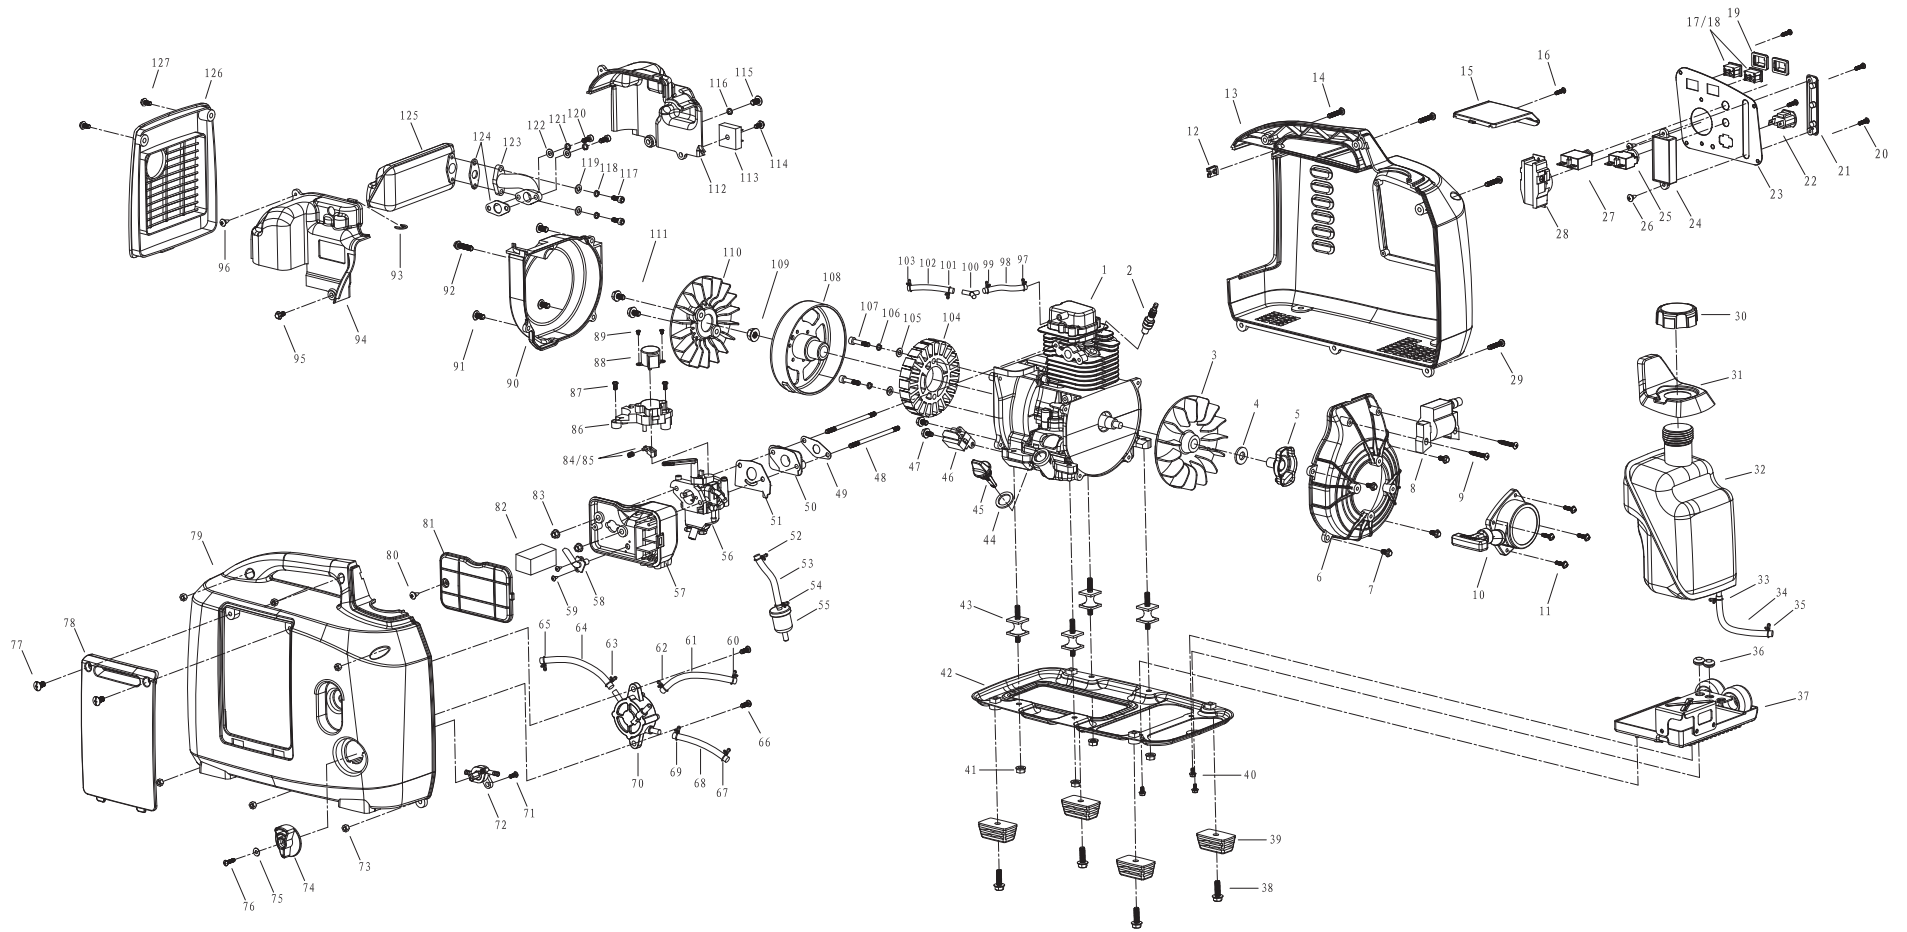

500Wi Unit

500Wi Unit					
Ref #	MFR #	Stock #	Description	Comments	Discontinued
1	09010298	--	Engine Assy, 500Wi		
2	09100066	61397	Spark Plug CMR5H, 500Wi		
3	76020	60866	Intake Fan, 500Wi		
4	03030143	62366	M8 Flat Washer, White, Heavy	Fits 500Wi, PH3100Ri, PH4000Ri/E, PH6500Ri	
5	09100024	60922	Starter Cup, 500Wi		
6	68110	--	Front Exhaust Fan Cover, 500Wi		
7	03050207	69790	M5 X 12 Serrated Flange Bolt		
8	911091	60868	Ignition Coil, 500Wi	Fits 500Wi only	
9	03050324	69907	ST4.8 X 30 Screw		
10	09100025	60931	Recoil Start Assy, 500Wi		
11	03050352	69618	M5 X 20 Screw w/Washer		
12	03060114	--	Clip Nut		
13	68117	60853	Right Case, 500Wi		
14	03050353	69365	M5 X 30 Screw w/Washer		
15	6868775	60854	Spark Plug Access Cover 500Wi		
16	03050339	69347	M5 X 12 Serrated Flange Bolt	Fits 500Wi, 1000Wi, PH1000i, PH2100Pri, PH2700Pri	
17	10030101	69529	Rocker Switch, Engine/Economy	Fits all models	
18	10030101	69529	Rocker Switch, Engine/Economy	Fits all models	
19	04030286	69531	Rocker Switch Cover	Fits all models	Discontinued
20	03050319	69360	ST4 X 12 Screw		
21	68629	60860	Indicator Cover, 500Wi		
22	04050135	69377	DC Socket, All Models		
23	04120110	60886	Control Panel, 500Wi	Metal Panel only	Discontinued
24	71082	60863	Indicator Module	Fits 500Wi only	
25	10010112	60977	Circuit Breaker, DC, 3A	Fits 500Wi only	
26	03050386	60881	ST4 X 12 Screw, White		
27	10010106	60996	Circuit Breaker, AC/DC, 5A	Fits 500Wi, 1000Wi	
28	04130138	69872	120V 20A 5-20R Single Recept	Single Receptacle	
29	03050352	69618	M5 X 20 Screw w/Washer		
30	09100054	60960	Fuel Tank Cap, 500Wi		
31	09100059	60971	Fuel Tank Sleeve, 500Wi		
32	09100073	60956	Fuel Tank, 500Wi		
33	03080204	60778	10mm Hose Clamp		
34	09020155	--	Fuel Hose, Fuel Tank		
35	03080202	60779	7mm Hose Clamp		
36	09070212	60041	Frame Grommet	Fits 500Wi, 1000Wi, PH1000i, PH2700Pri	
37	71093	60864	Inverter Assembly, 500Wi		
38	03050361	69793	M6 X 25 Allen Bolt		
39	09100036	60957	Foot, Outer Shroud, 500Wi		
40	03050206	69816	M5 X 8 Serrated Flange Bolt		
41	03060133	69623	M6 Serrated Flange Nut		
42	09100074	--	Engine Mounting Frame, 500Wi		
43	09100006	60908	Rubber Engine Mount 500Wi	Rubber Engine Mount	
44	09100079	61398	Dipstick O-Ring, 500Wi		
45	68101	61210	Oil Dipstick, 500Wi		