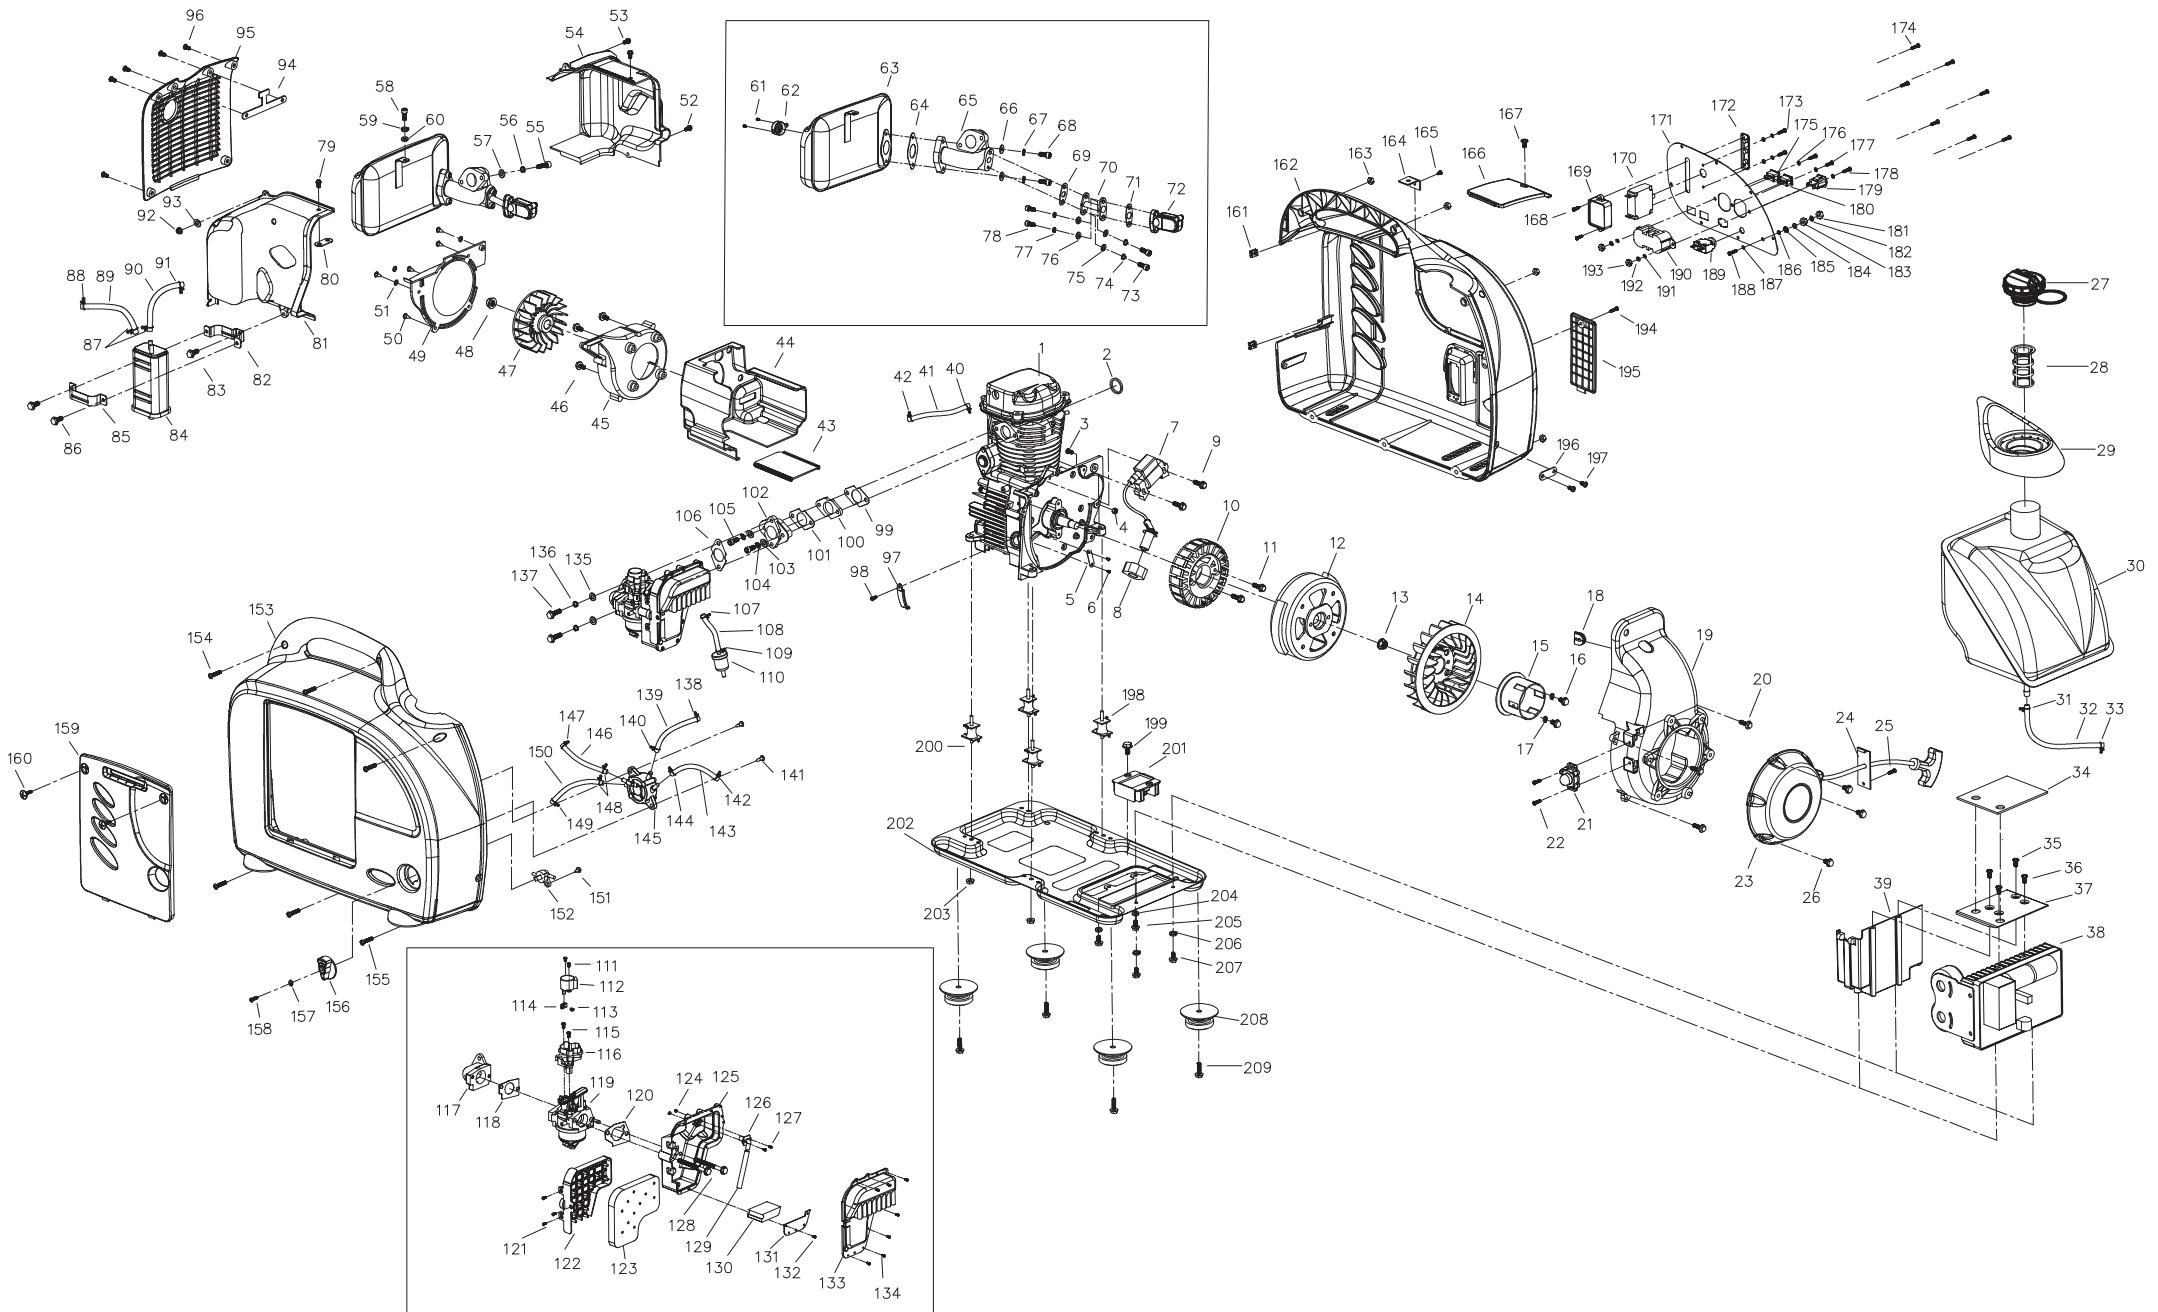

2000Wi Unit

2000Wi

Ref #	MFR #	Stock	Description	Comments	Discontinued
1	7501-1	64244	Engine Assy, 2000Wi	2000Wi BCN 120305 395513 001 and higher	
2	09010337	69814	Gasket, Exhaust Pipe	Fits 2000Wi, PH2100Pri, PH2700Pri	
3	03050208	69787	M5 X 20 Serrated Flange Bolt		
4	03060207	69826	M5 Serrated Flange Nut		
5	09010352	69402	Steel Plate	Fits 2000Wi, PH2100Pri, PH2200Pri/E, PH2700Pri, PH2700Pri/E	
6	03050347	69364	M3 X 8 Screw w/ Washer		
7	911079	69341	Ignition Coil	Fits 2000Wi, PH2100Pri, PH2700Pri	
8	09080019	69898	Foam Sleeve	Fits 1000Wi, 2000Wi, PH1000i, PH2100Pri, PH2700Pri, PH3100RI	
9	03050241	69349	M6 X 25 Flange Bolt		
10	60056	61879	Stator F/Ceramic Mag's 2000Wi	2000Wi BCN 120305 395513 001 and higher	
11	030502-1	--	M5 X 38 Serrated Flange Bolt		
12	61028	61881	Rotor, Ceramic Magnets 2000Wi	2000Wi BCN 120305 395513 001 and higher	
13	03060118	60709	M12 X 1.25 Flange Nut		
14	09010348	69401	Intake Fan	Fits 2000Wi, PH2100Pri, PH2700Pri	
15	09010340	69395	Starter Cup	Fits 2000Wi, PH2100Pri	
16	03050222	69351	M6 X 16 Flange Bolt, Zinc		
17	03030228	61558	M6 Spring Washer		
18	09020246	--	Wire Sleeve	Fits 2000Wi, PH2100Pri, PH2700Pri	
19	09010347	69768	Cover, Intake Fan, 2000		
20	03050201	69346	M5 X 16 Serrated Flange Bolt		
21	75081	69539	Primer Bulb	Fits 2000Wi, PH2100Pri, PH2700Pri	
22	03050319	69360	ST4 X 12 Screw, Black		
23	09010327	69302	Recoil Starter Assy	Fits 2000Wi, PH2100Pri, PH2700Pri	
24	09040222	62220	Rope Guide	Fits 1000Wi, 2000Wi	
25	03050339	69347	M5 X 12 Screw, Zinc		
26	03050221	69350	M6 X 12 Flange Bolt, Zinc		
27	09040291	69429	Gas Cap	Fits 2000Wi, PH2100Pri, PH2700Pri	
28	09010376	69411	Fuel Strainer	Fits 1000Wi, 2000Wi, PH1000i, PH2100Pri, PH2700Pri	
29	09040293	60713	Fuel Tank Sleeve, 2000Wi		
30	09040292	60718	Fuel Tank, 2000Wi	Includes strainer	
31	03080204	60778	10mm Hose Clamp		
32	04180310	69427	Fuel Hose 'A', Fuel Tank	Fits 2000Wi, PH2700Pri	
33	03080202	60779	7mm Hose Clamp		
34	04170102	--	Gasket, Fuel Tank Frame, 2000	Fits 2000Wi only	
35	03050320	69361	ST4 X 16 Screw		
36	03050339	69347	M5 X 12 Screw, Zinc		
37	09010373	60780	Fuel Tank Holder, 2000Wi		
39	090935	69648	Battery Box	Fits 2000Wi, PH2100Pri	
40	03080212	60793	9mm Hose Clamp		
41	09020234	69597	Breather Hose	Fits 2000Wi, PH1000i, PH2100Pri, PH2700	
42	03080212	60793	9mm Hose Clamp		
43	090972	60257	Cover, Oil Sensor Access	Fits 2000Wi, PH2100Pri, PH2700Pri	
44	09040230	69811	Cover, Rear Engine	Fits 2000Wi, PH2100Pri	
45	09010344	69397	Housing, Exhaust Fan	Fits 2000Wi, PH1000i, PH2100Pri	
46	03050201	69346	M5 X 16 Serrated Flange Bolt		
47	76141	63920	Exhaust Fan, 2000Wi/PH21000Pri