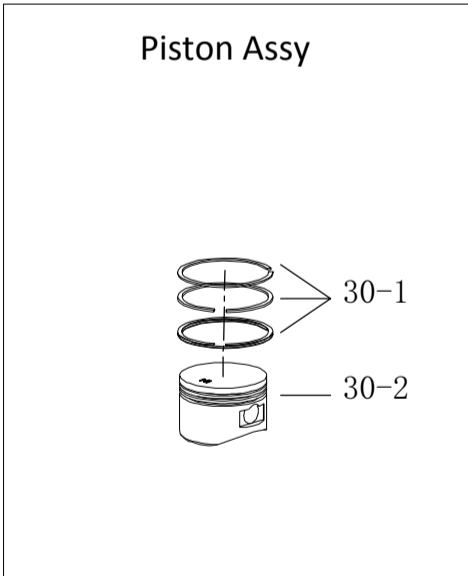

2000Wi Engine (152F)

2000Wi Engine (152F)

Ref #	MFR #	Stock	Description	Comments	Discontinued
1	040906	69700	Oil Seal	Rear Seal. Fits 152F, 157F	
2	03050313	69715	Bolt, Timing Chain Guide	Fits 152F, 157F	
3	04070105	--	O-Ring, Timing Chain Bolt	Fits 152F, 157F	
4	76112	--	Crankcase, Rear	Fits 152F, 157F	
5	04070108	69433	O-Ring, Low Oil Sensor	Fits 144F, 152F, 157F	
6	71132	69791	Low Oil Sensor	Fits 152F only	
7	03050207	69790	M5 X 12 Serrated Flange Bolt		
8	09070164	69694	Crankcase Gasket	Fits 152F, 157F	
9	09070126	--	Crankshaft	Fits 152F, 157F	
10	68150	69309	Oil Dipstick	Fits 144F, 152F, 157F	
11	09070202	69437	O-Ring, Dipstick	Fits 144F, 152F, 157F	
12	76113	--	Crankcase, Front	Fits 152F, 157F	
13	09070164	69694	Crankcase Gasket	Fits 152F, 157F	
14	09070115	69714	Oil Pump	Fits 152F, 157F	
15	03050241	69349	M6 X 25 Flange Bolt		
16	09070117	69712	Sprocket, Oil Pump	Fits 152F, 157F	
17	09070116	69710	Drive Chain, Oil Pump	Fits 152F, 157F	
18	03060133	69623	M6 Serrated Flange Nut		
19	040907	60042	Oil Seal	Front seal. Fits 152F, 157F	
20	767602	--	Crankcase Cover	Fits 2000Wi 152F	
21	03050611	--	M6 X 75 Allen Screw		
22	03050363	--	M6 X 80 Allen Bolt		
23	09010352	69402	Steel Plate	Fits 2000Wi, PH2100Pri, PH2200Pri/E, PH2700Pri, PH2700Pri/E	
24	03050802	69796	M3 X 5 Screw		
25	03071202	--	Crankcase Locating Pin	Fits 152F, 157F	
26	09010342	--	Oil Passage Cover	Fits 152F, 157F	
27	03050802	69796	M3 X 5 Screw		
28	09070139	69708	Piston Retaining Ring	Fits 152F, 157F	
29	09070102	--	Piston Pin	Fits 152F only	
30	09010300	--	Piston Assembly	Fits 152F only	
30-01	09070103	--	Piston Ring Assy	Fits 152F only	
30-02	09070101	--	Piston	Fits 152F only	
31	03071202	--	Crankcase Locating Pin	Fits 152F, 157F	
32	09040234	--	Timing Chain Guide, Tensioned	Fits 152F, 157F	
33	09070112	69702	Timing Chain	Fits 152F, 157F	
34	09070111	69701	Timing Chain Guide	Fits 152F, 157F	
35	09070165	69695	Cylinder Mounting Gasket	Fits 152F only	
36	04030264	--	Cylinder Head Locating Pin	Fits 152F, 157F	
37	03050603	--	M8 X 195 Threaded Stud		
38	03050601	--	M8 X 185 Threaded Stud		
39	03050327	69686	M6 X 6 Screw		
40	09070130	--	O-ring	Fits 152F, 157F	
41	03050223	69352	M6 X 20 Flange Bolt		
42	09070113	69688	Tensioner	Fits 152F, 157F	
43	09070114	69690	Tensioner Mounting Gasket	Fits 152F, 157F	
44	09070105	--	Cylinder	Fits 152F only	
45	04030264	--	Cylinder Head Locating Pin	Fits 152F, 157F	