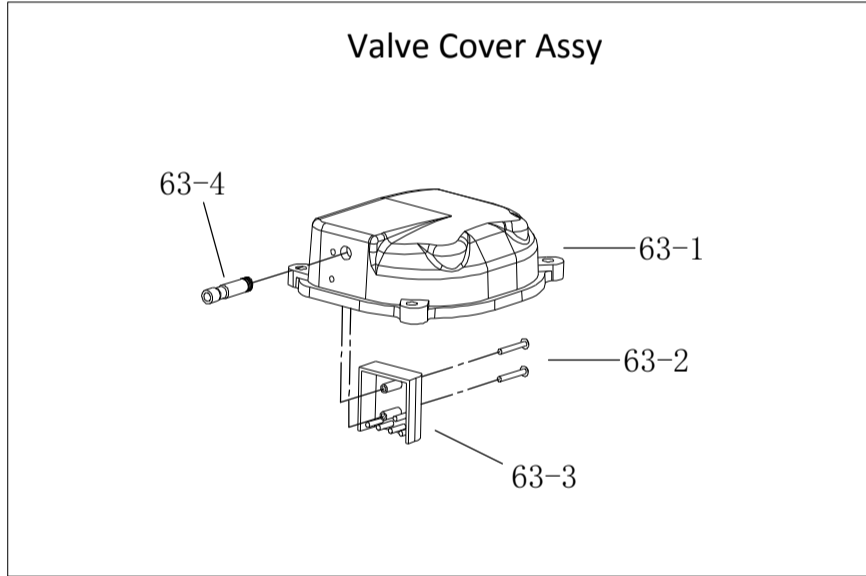

2000Wi Engine (152F)

2000Wi Engine (152F)

Ref #	MFR #	Stock	Description	Comments	Discontinued
1	040906	69700	Oil Seal	Rear Seal. Fits 152F, 157F	
2	03050313	69715	Bolt, Timing Chain Guide	Fits 152F, 157F	
3	04070105	--	O-Ring, Timing Chain Bolt	Fits 152F, 157F	
4	76112	--	Crankcase, Rear	Fits 152F, 157F	
5	04070108	69433	O-Ring, Low Oil Sensor	Fits 144F, 152F, 157F	
6	71132	69791	Low Oil Sensor	Fits 152F only	
7	03050207	69790	M5 X 12 Serrated Flange Bolt		
8	09070164	69694	Crankcase Gasket	Fits 152F, 157F	
9	09070126	--	Crankshaft	Fits 152F, 157F	
10	68150	69309	Oil Dipstick	Fits 144F, 152F, 157F	
11	09070202	69437	O-Ring, Dipstick	Fits 144F, 152F, 157F	
12	76113	--	Crankcase, Front	Fits 152F, 157F	
13	09070164	69694	Crankcase Gasket	Fits 152F, 157F	
14	09070115	69714	Oil Pump	Fits 152F, 157F	
15	03050241	69349	M6 X 25 Flange Bolt		
16	09070117	69712	Sprocket, Oil Pump	Fits 152F, 157F	
17	09070116	69710	Drive Chain, Oil Pump	Fits 152F, 157F	
18	03060133	69623	M6 Serrated Flange Nut		
19	040907	60042	Oil Seal	Front seal. Fits 152F, 157F	
20	767602	--	Crankcase Cover	Fits 2000Wi 152F	
21	03050611	--	M6 X 75 Allen Screw		
22	03050363	--	M6 X 80 Allen Bolt		
23	09010352	69402	Steel Plate	Fits 2000Wi, PH2100Pri, PH2200Pri/E, PH2700Pri, PH2700Pri/E	
24	03050802	69796	M3 X 5 Screw		
25	03071202	--	Crankcase Locating Pin	Fits 152F, 157F	
26	09010342	--	Oil Passage Cover	Fits 152F, 157F	
27	03050802	69796	M3 X 5 Screw		
28	09070139	69708	Piston Retaining Ring	Fits 152F, 157F	
29	09070102	--	Piston Pin	Fits 152F only	
30	09010300	--	Piston Assembly	Fits 152F only	
30-01	09070103	--	Piston Ring Assy	Fits 152F only	
30-02	09070101	--	Piston	Fits 152F only	
31	03071202	--	Crankcase Locating Pin	Fits 152F, 157F	
32	09040234	--	Timing Chain Guide, Tensioned	Fits 152F, 157F	
33	09070112	69702	Timing Chain	Fits 152F, 157F	
34	09070111	69701	Timing Chain Guide	Fits 152F, 157F	
35	09070165	69695	Cylinder Mounting Gasket	Fits 152F only	
36	04030264	--	Cylinder Head Locating Pin	Fits 152F, 157F	
37	03050603	--	M8 X 195 Threaded Stud		
38	03050601	--	M8 X 185 Threaded Stud		
39	03050327	69686	M6 X 6 Screw		
40	09070130	--	O-ring	Fits 152F, 157F	
41	03050223	69352	M6 X 20 Flange Bolt		
42	09070113	69688	Tensioner	Fits 152F, 157F	
43	09070114	69690	Tensioner Mounting Gasket	Fits 152F, 157F	
44	09070105	--	Cylinder	Fits 152F only	
45	04030264	--	Cylinder Head Locating Pin	Fits 152F, 157F	