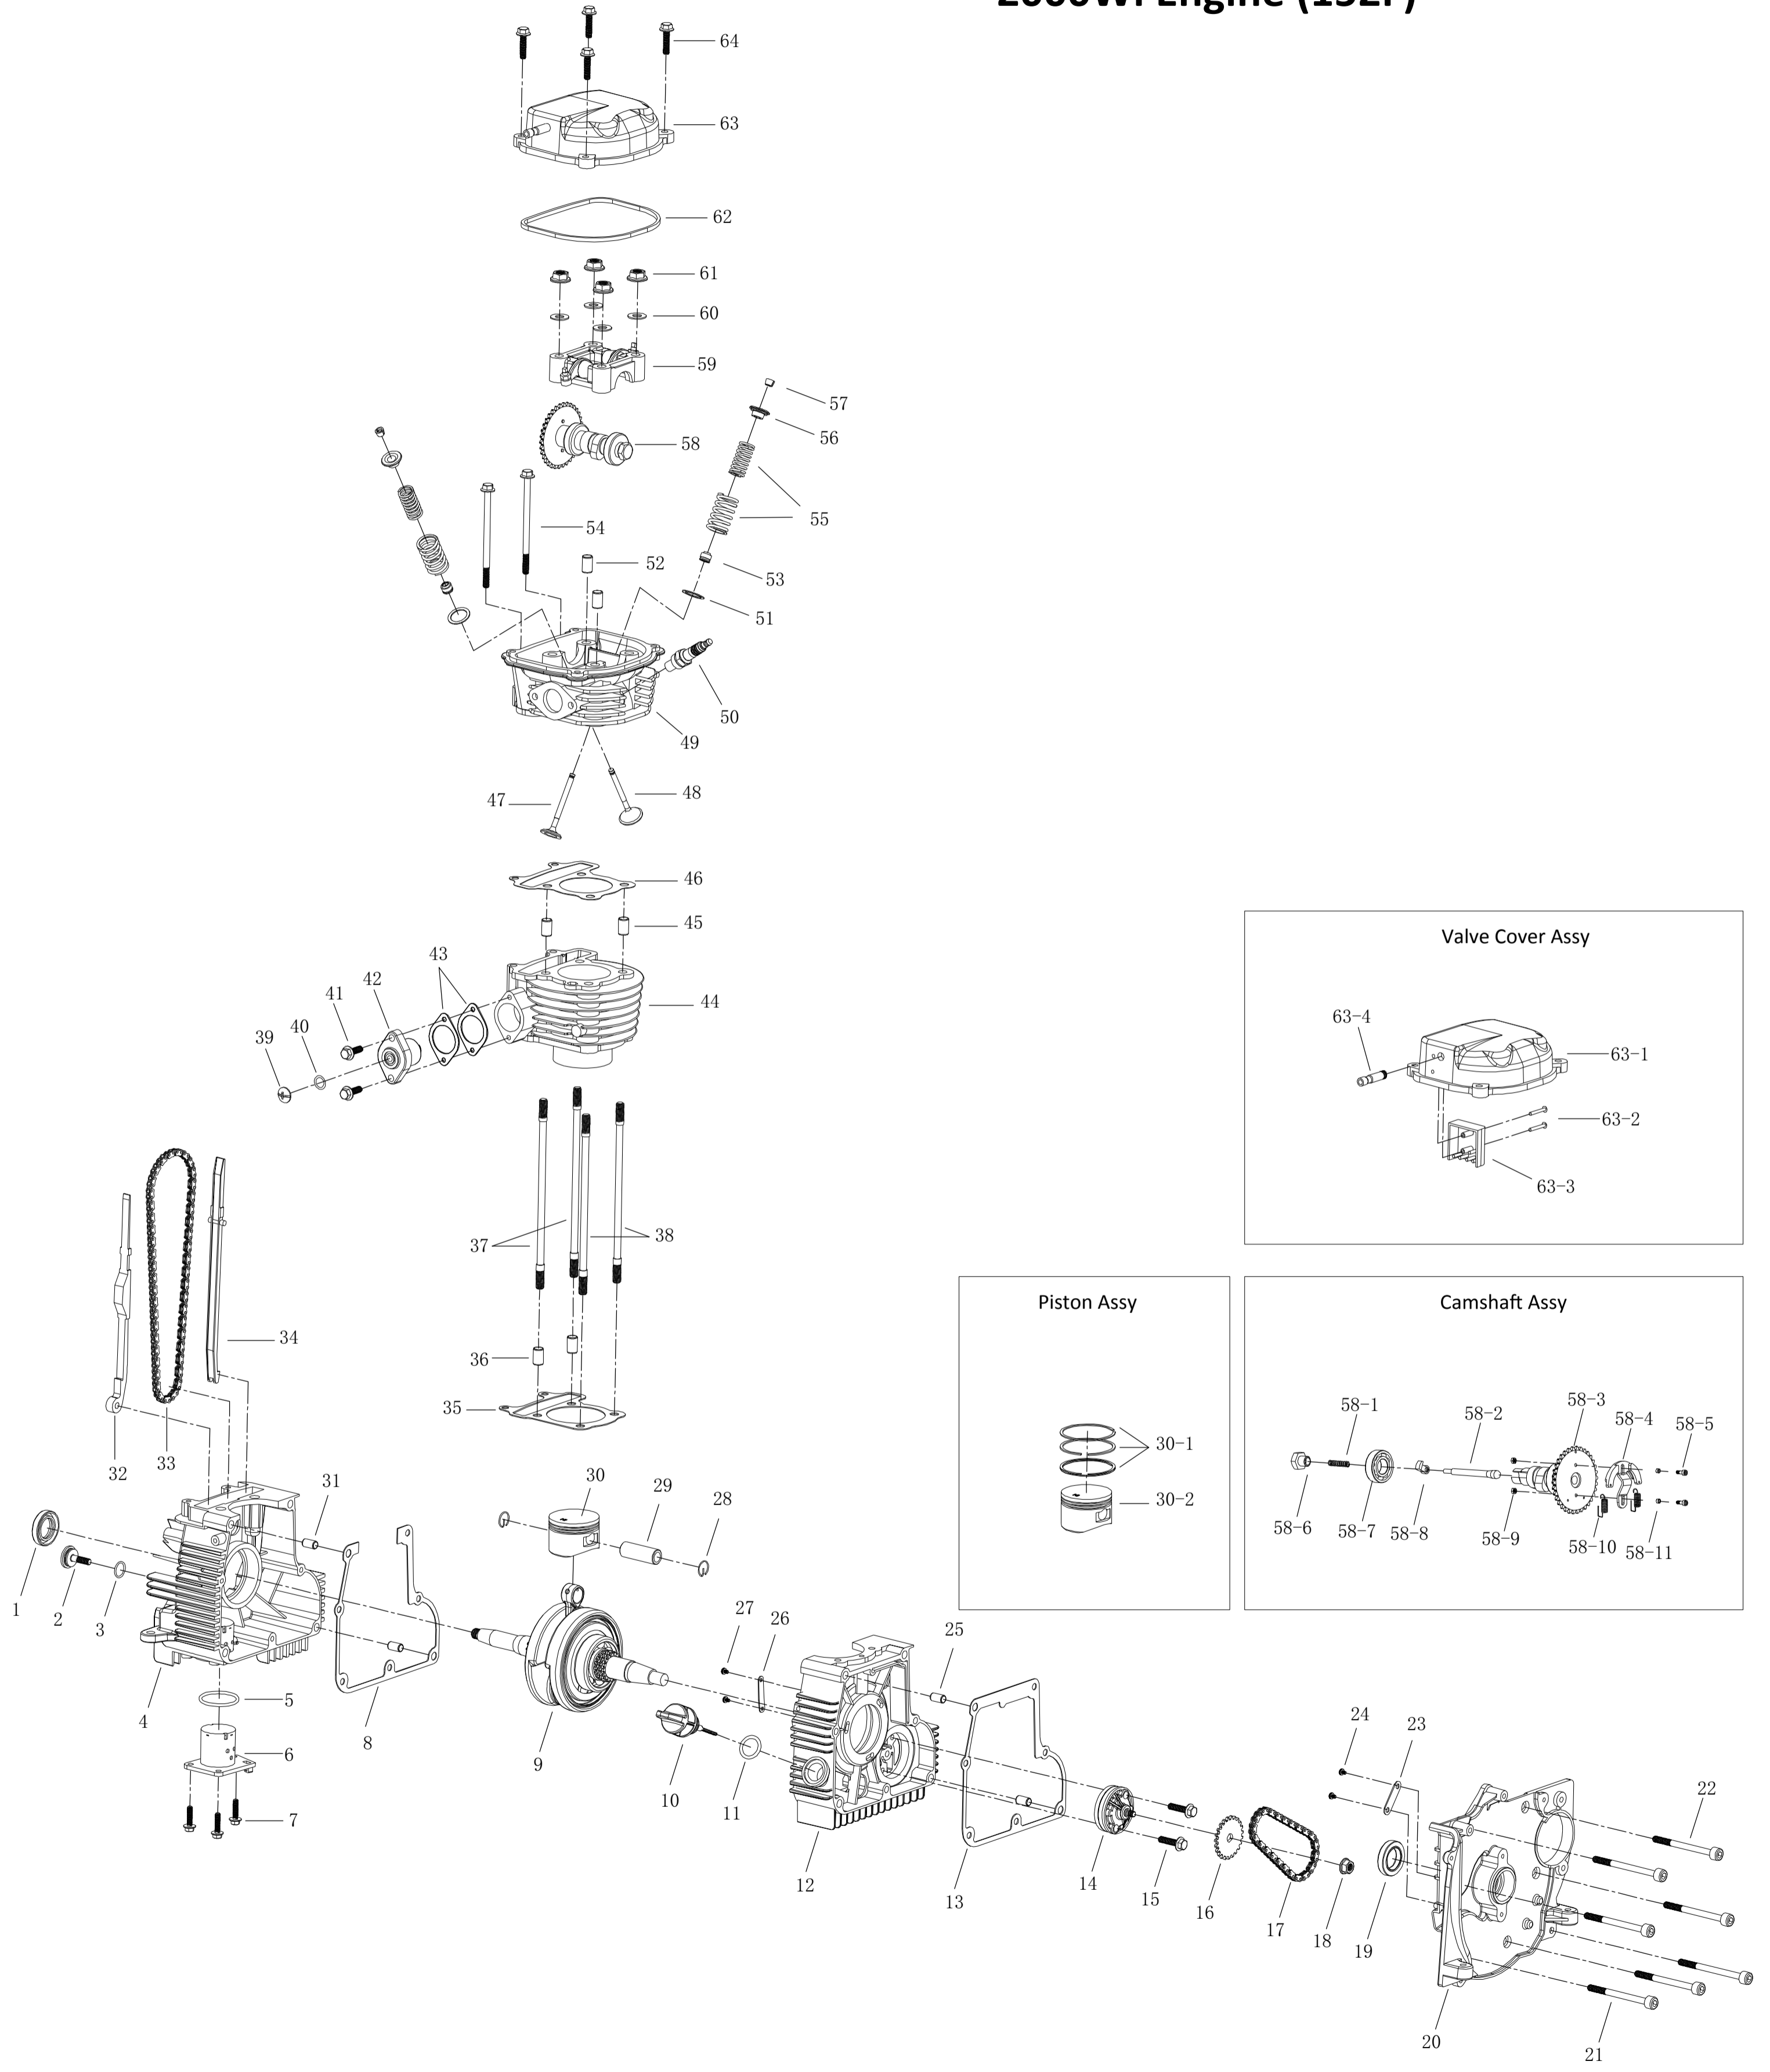

2000Wi Engine (152F)

2000Wi Engine (152F)

Ref #	MFR #	Stock	Description	Comments	Discontinued
1	040906	69700	Oil Seal	Rear Seal. Fits 152F, 157F	
2	03050313	69715	Bolt, Timing Chain Guide	Fits 152F, 157F	
3	04070105	--	O-Ring, Timing Chain Bolt	Fits 152F, 157F	
4	76112	--	Crankcase, Rear	Fits 152F, 157F	
5	04070108	69433	O-Ring, Low Oil Sensor	Fits 144F, 152F, 157F	
6	71132	69791	Low Oil Sensor	Fits 152F only	
7	03050207	69790	M5 X 12 Serrated Flange Bolt		
8	09070164	69694	Crankcase Gasket	Fits 152F, 157F	
9	09070126	--	Crankshaft	Fits 152F, 157F	
10	68150	69309	Oil Dipstick	Fits 144F, 152F, 157F	
11	09070202	69437	O-Ring, Dipstick	Fits 144F, 152F, 157F	
12	76113	--	Crankcase, Front	Fits 152F, 157F	
13	09070164	69694	Crankcase Gasket	Fits 152F, 157F	
14	09070115	69714	Oil Pump	Fits 152F, 157F	
15	03050241	69349	M6 X 25 Flange Bolt		
16	09070117	69712	Sprocket, Oil Pump	Fits 152F, 157F	
17	09070116	69710	Drive Chain, Oil Pump	Fits 152F, 157F	
18	03060133	69623	M6 Serrated Flange Nut		
19	040907	60042	Oil Seal	Front seal. Fits 152F, 157F	
20	767602	--	Crankcase Cover	Fits 2000Wi 152F	
21	03050611	--	M6 X 75 Allen Screw		
22	03050363	--	M6 X 80 Allen Bolt		
23	09010352	69402	Steel Plate	Fits 2000Wi, PH2100Pri, PH2200Pri/E, PH2700Pri, PH2700Pri/E	
24	03050802	69796	M3 X 5 Screw		
25	03071202	--	Crankcase Locating Pin	Fits 152F, 157F	
26	09010342	--	Oil Passage Cover	Fits 152F, 157F	
27	03050802	69796	M3 X 5 Screw		
28	09070139	69708	Piston Retaining Ring	Fits 152F, 157F	
29	09070102	--	Piston Pin	Fits 152F only	
30	09010300	--	Piston Assembly	Fits 152F only	
30-01	09070103	--	Piston Ring Assy	Fits 152F only	
30-02	09070101	--	Piston	Fits 152F only	
31	03071202	--	Crankcase Locating Pin	Fits 152F, 157F	
32	09040234	--	Timing Chain Guide, Tensioned	Fits 152F, 157F	
33	09070112	69702	Timing Chain	Fits 152F, 157F	
34	09070111	69701	Timing Chain Guide	Fits 152F, 157F	
35	09070165	69695	Cylinder Mounting Gasket	Fits 152F only	
36	04030264	--	Cylinder Head Locating Pin	Fits 152F, 157F	
37	03050603	--	M8 X 195 Threaded Stud		
38	03050601	--	M8 X 185 Threaded Stud		
39	03050327	69686	M6 X 6 Screw		
40	09070130	--	O-ring	Fits 152F, 157F	
41	03050223	69352	M6 X 20 Flange Bolt		
42	09070113	69688	Tensioner	Fits 152F, 157F	
43	09070114	69690	Tensioner Mounting Gasket	Fits 152F, 157F	
44	09070105	--	Cylinder	Fits 152F only	
45	04030264	--	Cylinder Head Locating Pin	Fits 152F, 157F	