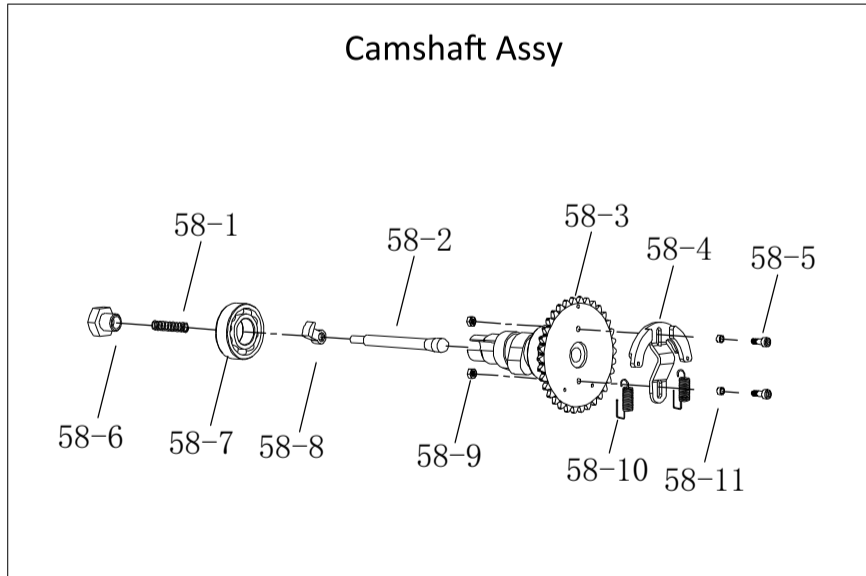

2000Wi Engine (152F)

2000Wi Engine (152F)

Ref #	MFR #	Stock	Description	Comments	Discontinued
1	040906	69700	Oil Seal	Rear Seal. Fits 152F, 157F	
2	03050313	69715	Bolt, Timing Chain Guide	Fits 152F, 157F	
3	04070105	--	O-Ring, Timing Chain Bolt	Fits 152F, 157F	
4	76112	--	Crankcase, Rear	Fits 152F, 157F	
5	04070108	69433	O-Ring, Low Oil Sensor	Fits 144F, 152F, 157F	
6	71132	69791	Low Oil Sensor	Fits 152F only	
7	03050207	69790	M5 X 12 Serrated Flange Bolt		
8	09070164	69694	Crankcase Gasket	Fits 152F, 157F	
9	09070126	--	Crankshaft	Fits 152F, 157F	
10	68150	69309	Oil Dipstick	Fits 144F, 152F, 157F	
11	09070202	69437	O-Ring, Dipstick	Fits 144F, 152F, 157F	
12	76113	--	Crankcase, Front	Fits 152F, 157F	
13	09070164	69694	Crankcase Gasket	Fits 152F, 157F	
14	09070115	69714	Oil Pump	Fits 152F, 157F	
15	03050241	69349	M6 X 25 Flange Bolt		
16	09070117	69712	Sprocket, Oil Pump	Fits 152F, 157F	
17	09070116	69710	Drive Chain, Oil Pump	Fits 152F, 157F	
18	03060133	69623	M6 Serrated Flange Nut		
19	040907	60042	Oil Seal	Front seal. Fits 152F, 157F	
20	767602	--	Crankcase Cover	Fits 2000Wi 152F	
21	03050611	--	M6 X 75 Allen Screw		
22	03050363	--	M6 X 80 Allen Bolt		
23	09010352	69402	Steel Plate	Fits 2000Wi, PH2100Pri, PH2200Pri/E, PH2700Pri, PH2700Pri/E	
24	03050802	69796	M3 X 5 Screw		
25	03071202	--	Crankcase Locating Pin	Fits 152F, 157F	
26	09010342	--	Oil Passage Cover	Fits 152F, 157F	
27	03050802	69796	M3 X 5 Screw		
28	09070139	69708	Piston Retaining Ring	Fits 152F, 157F	
29	09070102	--	Piston Pin	Fits 152F only	
30	09010300	--	Piston Assembly	Fits 152F only	
30-01	09070103	--	Piston Ring Assy	Fits 152F only	
30-02	09070101	--	Piston	Fits 152F only	
31	03071202	--	Crankcase Locating Pin	Fits 152F, 157F	
32	09040234	--	Timing Chain Guide, Tensioned	Fits 152F, 157F	
33	09070112	69702	Timing Chain	Fits 152F, 157F	
34	09070111	69701	Timing Chain Guide	Fits 152F, 157F	
35	09070165	69695	Cylinder Mounting Gasket	Fits 152F only	
36	04030264	--	Cylinder Head Locating Pin	Fits 152F, 157F	
37	03050603	--	M8 X 195 Threaded Stud		
38	03050601	--	M8 X 185 Threaded Stud		
39	03050327	69686	M6 X 6 Screw		
40	09070130	--	O-ring	Fits 152F, 157F	
41	03050223	69352	M6 X 20 Flange Bolt		
42	09070113	69688	Tensioner	Fits 152F, 157F	
43	09070114	69690	Tensioner Mounting Gasket	Fits 152F, 157F	
44	09070105	--	Cylinder	Fits 152F only	
45	04030264	--	Cylinder Head Locating Pin	Fits 152F, 157F	