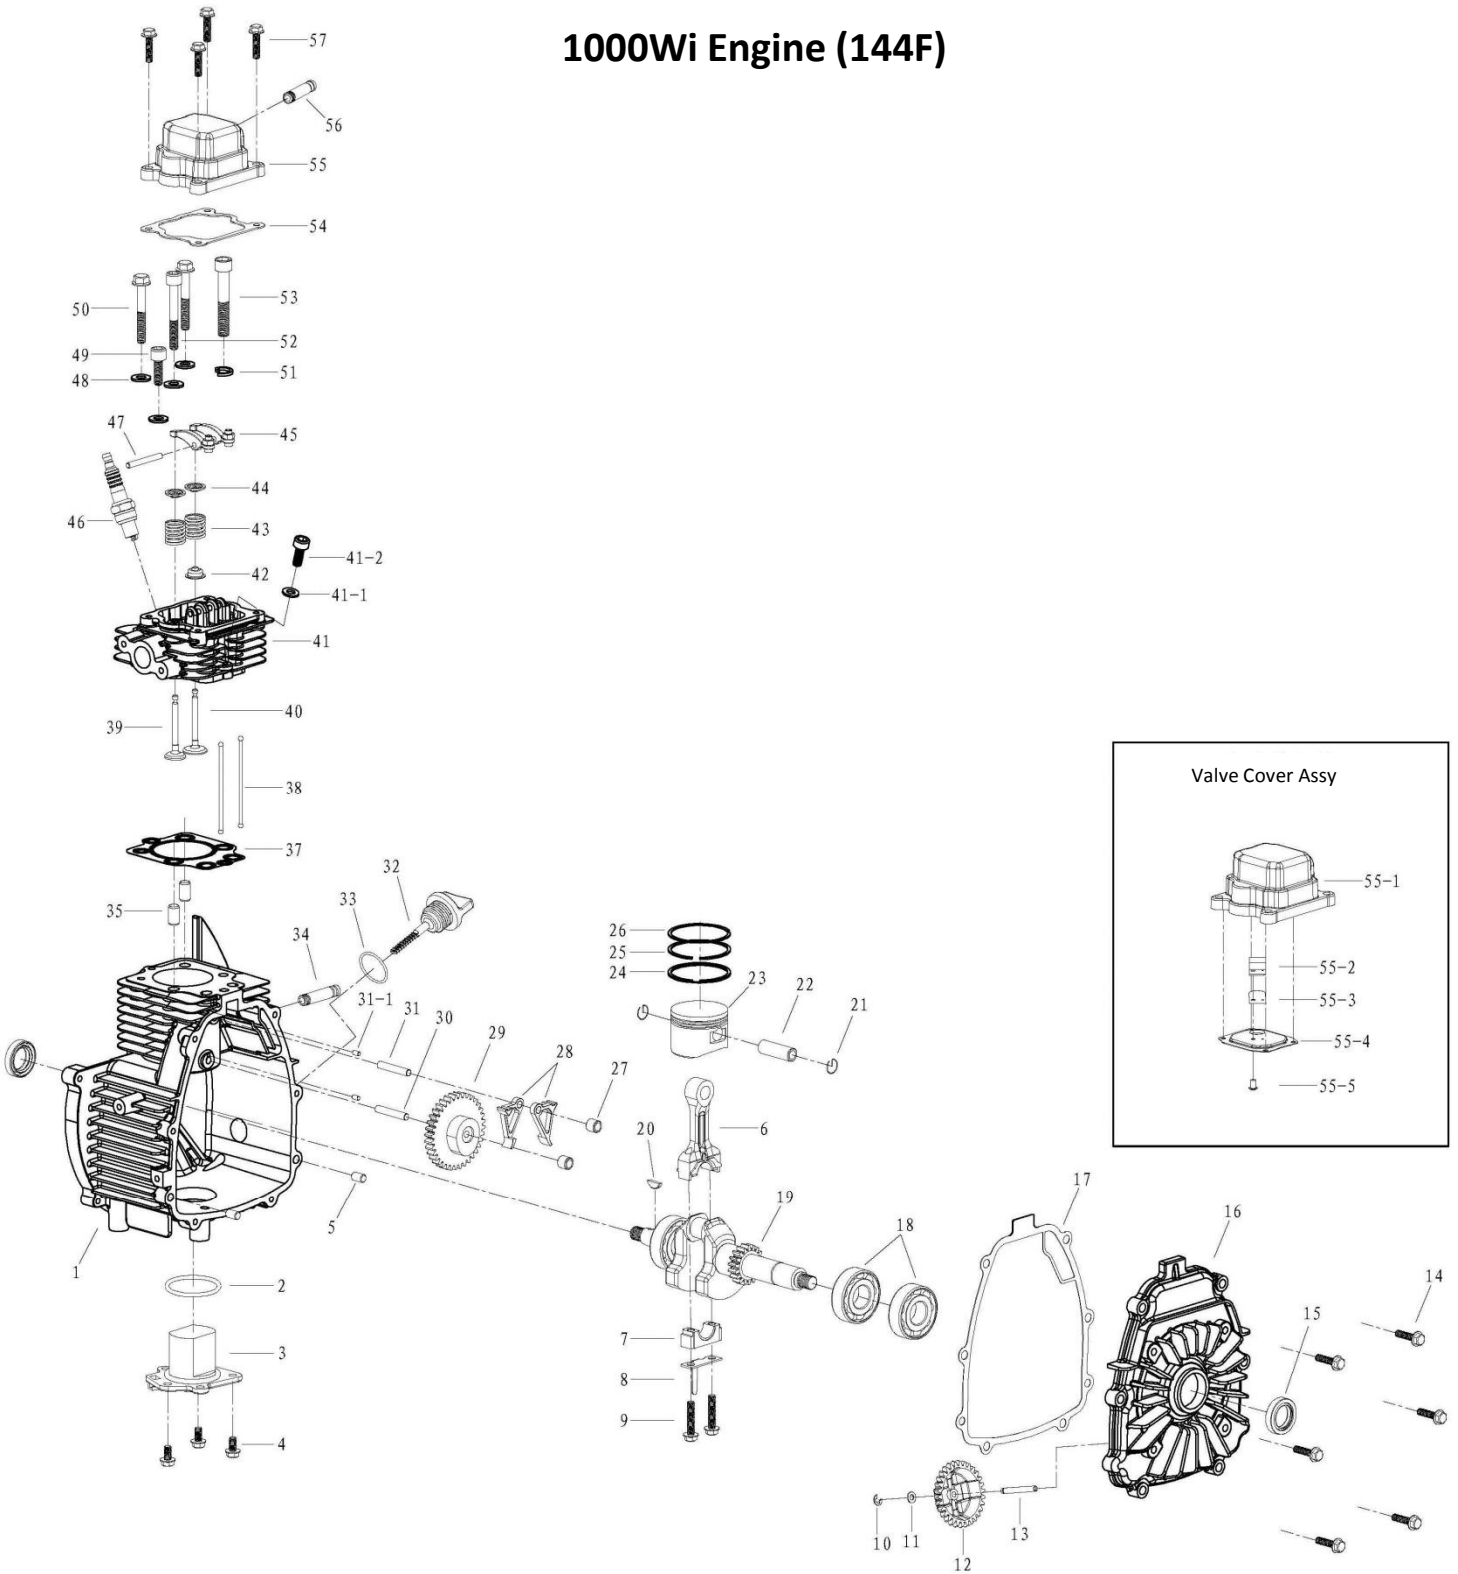

1000Wi Engine (144F)

2012 10 14

1000Wi Engine (144F)

Ref #	MFR #	Stock	Description	Comments	Discontinued
1	7676011	--	Crankcase	Fits 1000Wi 144F only	
2	04070108	69433	O-Ring, Low Oil Sensor	Fits 144F, 152F, 157F	
3	71120	60017	Low Oil Sensor	Fits 144F only	
4	03050207	69790	M5 X 12 Flange Bolt		
5	04030271	--	Crankcase Pin	Fits 144F, 177F	
6	09011020	--	Connecting Rod Assy	Fits 144F only	
7	09011020	--	Connecting Rod Assy	Fits 144F only	
8	09011020	--	Connecting Rod Assy	Fits 144F only	
9	09011020	--	Connecting Rod Assy	Fits 144F only	
10	03070162	--	E-Clip		
11	03030133	--	M4 Flat Washer, White		
12	09011036	--	Oil Gear	Fits 144F only	
13	09011037	--	Pin, Oil Gear	Fits 144F only	
14	03050208	69787	M5 X 20 Serrated Flange Bolt		
15	04090009	--	Oil Seal	Fits 144F only	
16	09011014	--	Crankcase Cover	Fits 144F only	
17	09011040	--	Gasket, Crankcase Cover	Fits 144F only	
18	07190207	--	Bearing	Fits 144F only	
19	09011003	--	Crankshaft	Fits 144F only	
20	09070201	--	Key	Fits 144F only	
21	09011035	--	Piston Retaining Ring	Fits 144F only	
22	09011034	--	Piston Pin	Fits 144F only	
23	09011029	--	Piston	Fits 144F only	
24	09011033	--	Piston Assembly	Fits 144F only	
25	09011033	--	Piston Assembly	Fits 144F only	
26	09011033	--	Piston Assembly	Fits 144F only	
27	09011032	--	Compression Spacer Bush	Fits 144F only	
28	09011025	--	Rocker Arm, Lower	Fits 144F only	
29	09011023	--	Camshaft Assy	Fits 144F only	
30	09011024	--	Pin, Camshaft Assembly	Fits 144F only	
31	09011026	--	Pin, Bottom Rocker Arm	Fits 144F only	
31-01	09100080	--	Guide Pin	Fits 144F only	
32	68150	69309	Oil Dipstick	Fits 144F, 152F, 157F	
33	09070202	69437	O-Ring, Dipstick	Fits 144F, 152F, 157F	
34	09010302	--	Breather Tube	Fits 144F, 152F, 157F	
35	04030266	--	Pin, Cylinder Head	Fits 144F only	
37	09011009	--	Gasket, Cylinder Head	Fits 144F only	
38	09011013	--	Valve Lifter	Fits 144F only	
39	09011031	--	Exhaust Valve	Fits 144F only	
40	09011030	--	Intake Valve	Fits 144F only	
41	76173	--	Cylinder Head	Fits 144F only	
41-01	03030128	--	M6 Red Copper Washer		
41-02	03051002	--	M6 X 16 Allen Screw		
42	04090010	--	Valve Seal	Fits 144F only	
43	09011010	--	Valve Spring	Fits 144F only	
44	09011012	--	Valve Spring Retainer	Fits 144F only	
45	09011021	--	Rocker Arm, Upper	Fits 144F only	